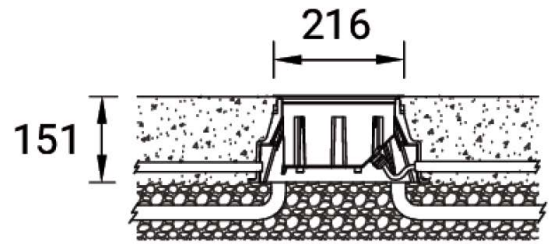

KIOS 3 (KI-60455)

Product variants

HOW TO SPECIFY

LIGA	-	KI-60455	-	350	-	F	-	8030	-	ND	-	00
MODEL	OUTPUT	DISTRIBUTION	CRI/CCT	DIMMING	COLOUR FINISH							
KI-60455	350 6W	CLEAR	8030	ND	00 STAINLESS STEEL							
		FROSTED	8040	DALI								

Accessories

Anti slip glass
LIGA-A61212

Connector IP68
LIGA-A62591