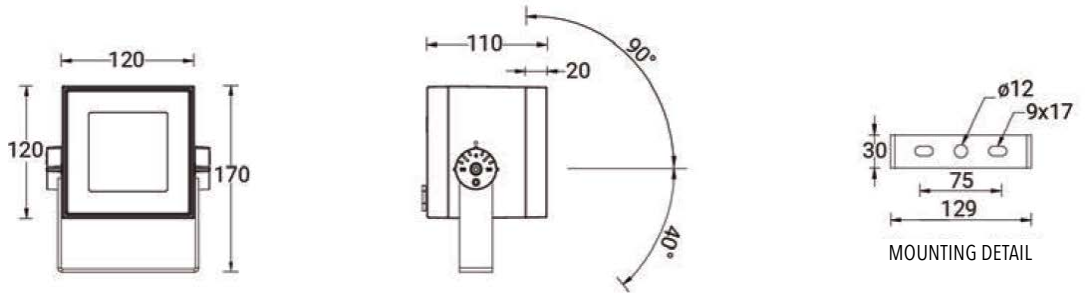

LADOR 3 (LD-50021)

Product variants

HOW TO SPECIFY

LIGA	-	LD-50021	-	700	-	E	-	8030	-	ND	-	01
MODEL	OUTPUT	DISTRIBUTION	CRI/CCT	DIMMING	COLOUR FINISH							
LD-50021	700 21W	E	8030	ND	01 BLACK							
		M	8040	DALI	02 DARK GREY							
		N	TW		03 WHITE							
		VW			05 MATT SILVER							
		W			06 BRONZE							
					S - SPECIAL FINISH