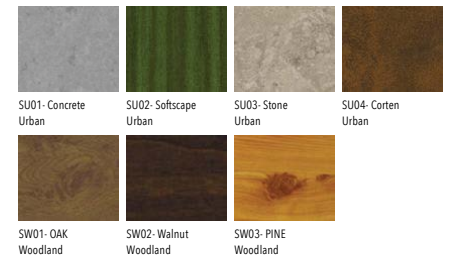

Special finishes upon request

Technical information

Light source	9 LED
Light source type	LED
Dimming type	DALI, On/Off
Material	Aluminium
Weight	2.2 kg
Operating temperature	-20°C to 40°C

Luminaire	
Power	21 W
Lumen	1306 - 2364 lm
Efficacy	62 - 113 lm/W
CCT / CRI	3000K CRI80, 4000K CRI80 TW (AMBER - 3000K)
Drive current	700 mA
Driver option	Integral control gear
Driver	Constant current (CC)
Input voltage	220-240 V 50/60 Hz

Optic	E [43°x11°], M [17°], N [10°] VW [70°], W [34°]
Bug	B1-U0-G0, B2-U0-G0, B3-U0-G0
ULR	0%
ULOR	0%
CIE flux code n°3	100
MacAdam Ellipse	3 SDCM
Lifetime L90B10 (hrs)	120,000
Lifetime L80B10 (hrs)	120,000
Lifetime L80B50 (hrs)	120,000