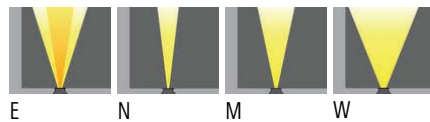

LIGHTALK 12 (LA-60031)

Product description

With recessing box - Without remote driver
 Constant voltage (CV) 24 V - 455 mm
 Class III - RGBW

Luminaire structure

- Die-cast aluminium housing
- Extruded aluminium housing
- Pre-treated before powder coating ensuring high corrosion resistance
- Stainless steel frame on request
- Stainless steel fasteners in grade 304 with zinc flake coating (ZFC)
- Four IP68 connectors supplied with 2x0.2 m of 2x1.0 sqmm outdoor cable and 2x0.2 m of 2x0.5 sqmm outdoor shielded cable for LA-60031
- Durable silicone rubber gasket
- Clear toughened glass
- Recessing box is included
- Remote driver for constant voltage (CV) not included
- Suitable for walk-over with a maximum load of 500 kg
- DC24V input, DMX512 address with constant current control for RGBW products

Light symbol

Product colour

Technical information

Light source	12 LED
Light source type	LED
Dimming type	DMX, DMX/RDM
Material	Stainless Steel
Weight	3.2 kg
Operating temperature	-20°C to 40°C

Luminaire	
Power	16 W
Lumen	510 - 903 lm
Efficacy	32 - 56 lm/W
CCT / CRI	RGBW30, RGBW40, RGB+Amber
Drive current	24 VDC
Driver option	Remote driver for constant voltage (CV) not included
Driver	Constant voltage (CV) 24V
Input voltage	24 VDC

Optic	E [20°x30°], N [16°] M [32°], W [55°]
-------	--

LIGHTALK 12 (LA-60031)

Product variants

HOW TO SPECIFY

LIGA	-	LA-60031	-	16	-	M	-	RGBW30	-	DMX/RDM	-	00
MODEL	OUTPUT	DISTRIBUTION	CRI/CCT	DIMMING	COLOUR FINISH							
LA-60031	16W	E	RGBW30	DMX	00 STAINLESS STEEL							
		N	RGBW40	DMX/RDM								
		M	RGB+AMBER									
		W										