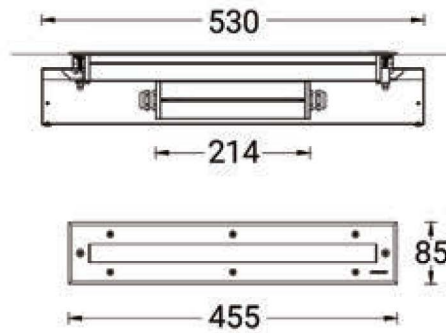

LIGHTALK 12 (LA-60031)

Product description

With recessing box - Without remote driver
 Constant voltage (CV) 24 V - 455 mm
 Class III - RGBW

Luminaire structure

- Die-cast aluminium housing
- Extruded aluminium housing
- Pre-treated before powder coating ensuring high corrosion resistance
- Stainless steel frame on request
- Stainless steel fasteners in grade 304 with zinc flake coating (ZFC)
- Four IP68 connectors supplied with 2x0.2 m of 2x1.0 sqmm outdoor cable and 2x0.2 m of 2x0.5 sqmm outdoor shielded cable for LA-60031
- Durable silicone rubber gasket
- Clear toughened glass
- Recessing box is included
- Remote driver for constant voltage (CV) not included
- Suitable for walk-over with a maximum load of 500 kg
- DC24V input, DMX512 address with constant current control for RGBW products

Light symbol

Product colour

Technical information

Light source	12 LED
Light source type	LED
Dimming type	DMX, DMX/RDM
Material	Stainless Steel
Weight	3.2 kg
Operating temperature	-20°C to 40°C

Luminaire	
Power	16 W
Lumen	510 - 903 lm
Efficacy	32 - 56 lm/W
CCT / CRI	RGBW30, RGBW40, RGB+Amber
Drive current	24 VDC
Driver option	Remote driver for constant voltage (CV) not included
Driver	Constant voltage (CV) 24V
Input voltage	24 VDC

Optic	E [20°x30°], N [16°] M [32°], W [55°]
-------	--

LIGHTALK 12 (LA-60031)

Product variants

HOW TO SPECIFY

LIGA	-	LA-60031	-	16	-	M	-	RGBW30	-	DMX/RDM	-	00
MODEL	OUTPUT	DISTRIBUTION	CRI/CCT	DIMMING	COLOUR FINISH							
LA-60031	16W	E	RGBW30	DMX	00 STAINLESS STEEL							
		N	RGBW40	DMX/RDM								
		M	RGB+AMBER									
		W										

MOUNTING DETAIL