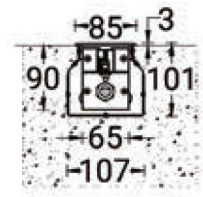

LIGHTALK 12 (LA-60031)

Product description

With recessing box - Without remote driver
 Constant voltage (CV) 24 V - 455 mm
 Class III - RGBW

Luminaire structure

- Die-cast aluminium housing
- Extruded aluminium housing
- Pre-treated before powder coating ensuring high corrosion resistance
- Stainless steel frame on request
- Stainless steel fasteners in grade 304 with zinc flake coating (ZFC)
- Four IP68 connectors supplied with 2x0.2 m of 2x1.0 sqmm outdoor cable and 2x0.2 m of 2x0.5 sqmm outdoor shielded cable for LA-60031
- Durable silicone rubber gasket
- Clear toughened glass
- Recessing box is included
- Remote driver for constant voltage (CV) not included
- Suitable for walk-over with a maximum load of 500 kg
- DC24V input, DMX512 address with constant current control for RGBW products

Light symbol

Product colour

Technical information

Light source	12 LED
Light source type	LED
Dimming type	DMX, DMX/RDM
Material	Stainless Steel
Weight	3.2 kg
Operating temperature	-20°C to 40°C

Luminaire	
Power	16 W
Lumen	510 - 903 lm
Efficacy	32 - 56 lm/W
CCT / CRI	RGBW30, RGBW40, RGB+Amber
Drive current	24 VDC
Driver option	Remote driver for constant voltage (CV) not included
Driver	Constant voltage (CV) 24V
Input voltage	24 VDC

Optic	E [20°x30°], N [16°] M [32°], W [55°]
-------	--

LIGHTALK 12 (LA-60031)

Product variants

HOW TO SPECIFY

LIGA	-	LA-60031	-	16	-	M	-	RGBW30	-	DMX/RDM	-	00
MODEL	OUTPUT	DISTRIBUTION	CRI/CCT	DIMMING	COLOUR FINISH							
LA-60031	16W	E	RGBW30	DMX	00 STAINLESS STEEL							
		N	RGBW40	DMX/RDM								
		M	RGB+AMBER									
		W										