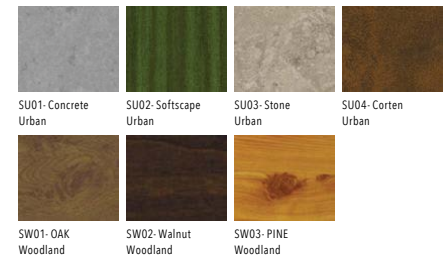

Special finishes upon request

Technical information

Light source	1 COB
Light source type	COB
Dimming type	DALI, On/Off
Material	Aluminium
Weight	4.4 kg
Operating temperature	-20°C to 40°C

Luminaire	
Power	21 W
Lumen	1461 - 1571 lm
Efficacy	70 - 75 lm/W
CCT / CRI	3000K CRI80, 4000K CRI80
Drive current	500 mA
Driver option	Integral control gear
Driver	Constant current (CC)
Input voltage	220-240 V 50/60 Hz

Optic	G [134°]
MacAdam Ellipse	3 SDCM
Lifetime L90B10 (hrs)	61,000