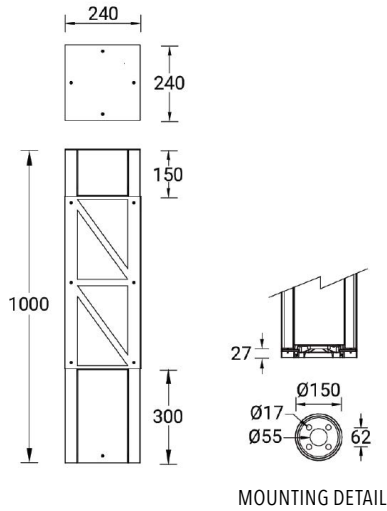

VANCOUVER 37 (VA-10073)

Product variants

HOW TO SPECIFY

LIGA	-	VA-10073	-	500	-	G	-	8030	-	ND	-	01
MODEL	OUTPUT	DISTRIBUTION	CRI/CCT	DIMMING	COLOUR FINISH							
VA-10073	500 21W	G	8030	ND	01 BLACK							
			8040	DALI	02 DARK GREY							
					03 WHITE							
					05 MATT SILVER							
					06 BRONZE							
					S - SPECIAL FINISH							

Accessories