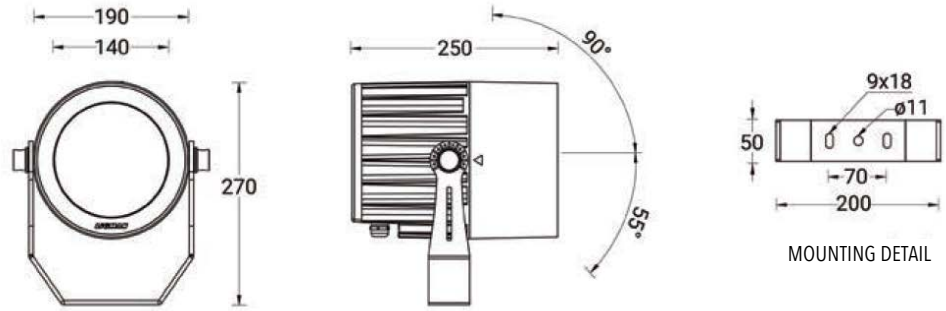

ODESSA 12 (OD-50143)

Product variants

HOW TO SPECIFY

LIGA	-	OD-50143	-	500	-	VN	-	8030	-	ND	-	01
		MODEL		OUTPUT		DISTRIBUTION		CRI/CCT		DIMMING		COLOUR FINISH
		OD-50143		500 45W		VN		8030		ND		01 BLACK
								8040		DALI		02 DARK GREY
												03 WHITE
												05 MATT SILVER
												06 BRONZE
												S - SPECIAL FINISH