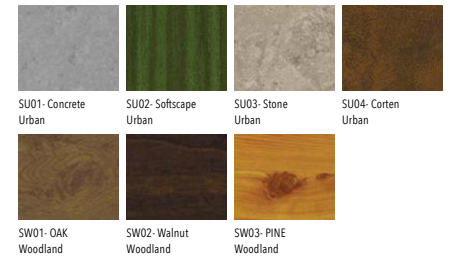

Special finishes upon request

Technical information

Light source	7 LED
Light source type	LED
Dimming type	DALI, On/Off
Material	Aluminium
Weight	5.0 kg
Operating temperature	-20°C to 40°C

Luminaire	
Power	45 W
Lumen	4377 - 4607 lm
Efficacy	97 - 102 lm/W
CCT / CRI	3000K CRI80, 4000K CRI80
Drive current	500 mA
Driver option	Integral control gear
Driver	Constant current (CC)
Input voltage	220-240 V 50/60 Hz

Optic	VN [8°]
MacAdam Ellipse	3 SDCM
Lifetime L90B10 (hrs)	109,000
Lifetime L80B10 (hrs)	109,000
Lifetime L80B50 (hrs)	109,000