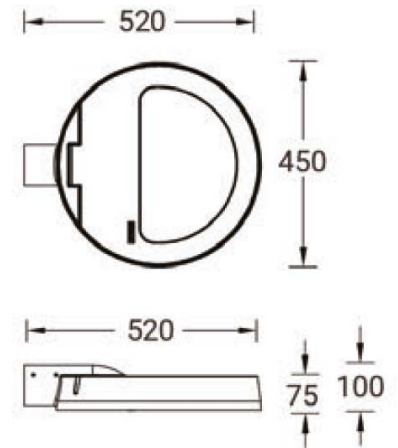

STEAMER 11 (SE-90022)

Product variants

HOW TO SPECIFY

LIGA	-	SE-90022	-	700	-	LA01	-	8030	-	ND	-	01
MODEL	OUTPUT	DISTRIBUTION	CRI/CCT	DIMMING	COLOUR FINISH							
SE-90022	175 26W	EW	8030	ND	01 BLACK							
	350 52W	M	8040	DALI	02 DARK GREY							
	525 78W	ME			03 WHITE							
	700 104W	T2			05 MATT SILVER							
		T3			06 BRONZE							
		T4			S - SPECIAL FINISH							
		W										
		LA01										

Maximum pathway spacing in metres

LUMINAIRE	AS/NZS 1158.3.1:2020	PATHWAY WIDTH			
		2.0 m		3.0 m	
		MH 4.0m	MH 5.0m	MH 4.0m	MH 5.0m
	PP1 LIGHT CAT	15.6	19.0	15.5	18.9
	PP2 LIGHT CAT	19.1	23.8	19.0	23.7
LIGA-SE-90022-175-LA01-8030	PP3 LIGHT CAT	24.3	29.5	24.3	29.4
	PP4 LIGHT CAT	27.2	33.8	27.2	33.7
	PP5 LIGHT CAT	33.7	39.5	33.6	39.5

MAINTENANCE FACTOR - 0.8. OFFSET FROM PATH EDGE - 0.5m. Spacing table to be used as a guide. Figures are based on parameters set out in AS/NZS 1158.3.1:2020 - Table 3.4.

Accessories

Double arm mount
LIGA-A91560