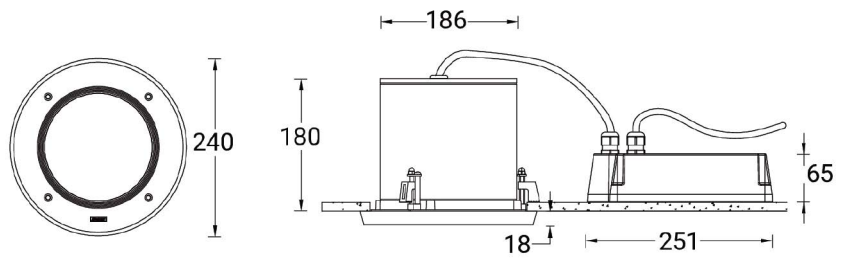

Light symbol

AS

Product colour

Special finishes upon request

Technical information

Light source	1 COB
Light source type	COB
Dimming type	DALI, On/Off
Material	Aluminium
Weight	3.6 kg
Operating temperature	-20°C to 40°C

Optic	AS [46°x56°]
Bug	B2-U0-G0
ULR	0%
ULOR	0%
CIE flux code n°3	99
MacAdam Ellipse	3 SDCM
Lifetime L90B10 (hrs)	55,000

ROBUST 1 (RO-80478-A)

Product variants

HOW TO SPECIFY

LIGA	-	RO-80478-A	-	1050	-	AS	-	8030	-	ND	-	01
		MODEL		OUTPUT		DISTRIBUTION		CRI/CCT		DIMMING		COLOUR FINISH
		RO-80478-A		1050 42W		AS		8030		ND		01 BLACK
								8040		DALI		02 DARK GREY
												03 WHITE
												05 MATT SILVER
												06 BRONZE
												S - SPECIAL FINISH