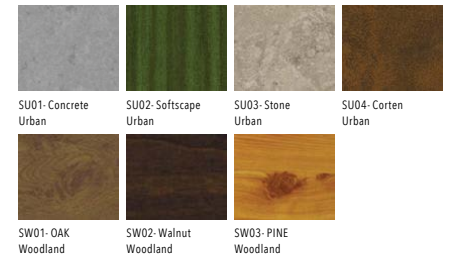

Special finishes upon request

Technical information

Light source	1 COB
Light source type	COB
Dimming type	DALI, On/Off
Material	Aluminium
Weight	3.6 kg
Operating temperature	-20°C to 40°C

Luminaire	
Power	42 W
Lumen	3377 - 3418 lm
Efficacy	80 - 81 lm/W
CCT / CRI	3000K CRI80, 4000K CRI80
Drive current	1050 mA
Driver option	Remote driver (included)
Driver	Constant current (CC)
Input voltage	220-240 V 50/60 Hz

Optic	AS [46°x56°]
Bug	B2-U0-G0
ULR	0%
ULOR	0%
CIE flux code n°3	99
MacAdam Ellipse	3 SDCM
Lifetime L90B10 (hrs)	55,000