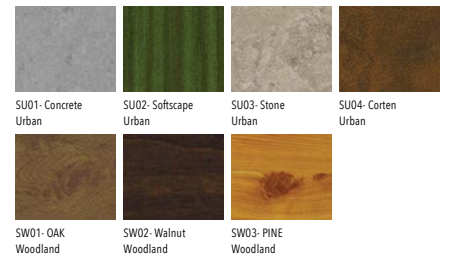

Light symbol

G

Product colour

01- Black (RAL 9011) 02- Dark Grey (RAL 7043) 03- White (RAL 9003) 05- Matt Silver (RAL 9006)

06- Bronze (RAL 6014)

Special finishes upon request

SU01- Concrete Urban SU02- Softscape Urban SU03- Stone Urban SU04- Corten Urban

SW01- OAK Woodland SW02- Walnut Woodland SW03- PINE Woodland

Technical information

Light source	12 LED
Light source type	LED
Dimming type	DALI, On/Off
Material	Aluminium
Weight	7.3 kg
Operating temperature	-20°C to 40°C