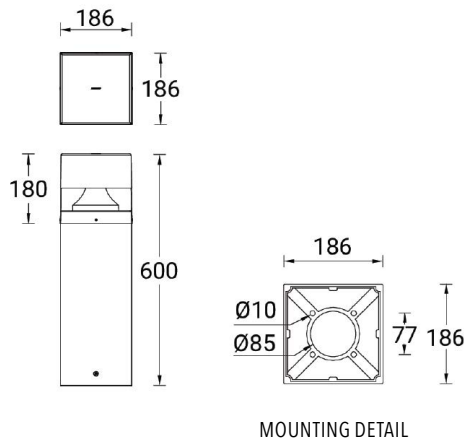

LIGHTSOFT 2 (LH-10675)

Product variants

HOW TO SPECIFY

LIGA	-	LH-10675	-	700	-	G	-	8030	-	ND	-	01
MODEL		OUTPUT		DISTRIBUTION		CRI/CCT		DIMMING		COLOUR FINISH		
LH-10675		350 14W		G		8030		ND		01 BLACK		
		700 27W				8040		DALI		02 DARK GREY		
										03 WHITE		
										05 MATT SILVER		
										06 BRONZE		
										S - SPECIAL FINISH		

Accessories