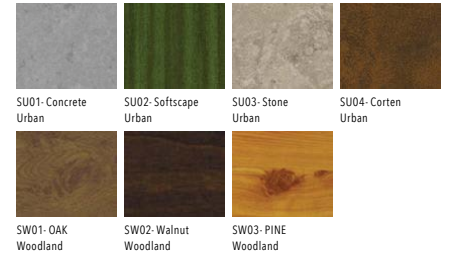

QUANTUM 1 (QA-50004)

Product description

Small - RGBW

Luminaire structure

- Die-cast aluminium housing
- Pre-treated before powder coating ensuring high corrosion resistance
- Stainless steel fasteners in grade 304 with zinc flake coating (ZFC)
- Three IP68 connectors supplied with 0.2 m of 3x1.0 sqmm outdoor cable and 2x0.2 m of 2x0.5 sqmm outdoor shielded cable for QA-50004
- Durable silicone rubber gasket
- High-efficiency PMMA lens
- Clear toughened glass
- Integral control gear

Light symbol

E N M

Product colour

01-Black (RAL 9011) 02-Dark Grey (RAL 7043) 03-White (RAL 9003) 05-Matt Silver (RAL 9006) 06-Bronze (RAL 6014)

Special finishes upon request

SU01-Concrete Urban SU02-Softscape Urban SU03-Stone Urban SU04-Corten Urban SW01-OAK Woodland SW02-Walnut Woodland SW03-PINE Woodland