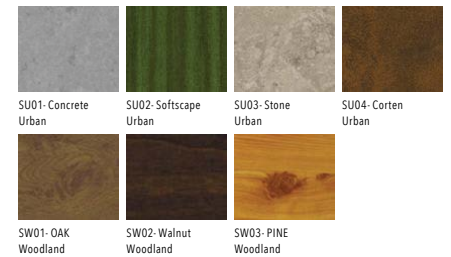

Special finishes upon request

Technical information

Light source	3 COB
Light source type	COB
Dimming type	DALI, On/Off
Material	Aluminium
Weight	3.7 kg
Operating temperature	-20°C to 40°C

Luminaire	
Power	38 W & 40 W
Lumen	4029 - 4532 lm
Efficacy	106 - 119 lm/W
CCT / CRI	3000K CRI80, 4000K CRI80
Drive current	350 mA
Driver option	Integral control gear
Driver	Constant current (CC)
Input voltage	220-240 V 50/60 Hz

Optic	N [21°], M [28°], W [34°] VW [75°]
Bug	B3-U0-G0
ULR	0%
ULOR	0%
CIE flux code n°3	100, 99
MacAdam Ellipse	3 SDCM
Lifetime L90B10 (hrs)	> 61,000