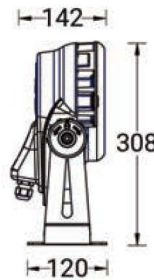

QUANTUM 1 (QA-50001)

Product variants

HOW TO SPECIFY

LIGA	-	QA-50001	-	350	-	W	-	8030	-	ND	-	01
MODEL	OUTPUT	DISTRIBUTION	CRI/CCT	DIMMING	COLOUR FINISH							
QA-50001	350 38/40W	N	8030	ND	01 BLACK							
		M	8040	DALI	02 DARK GREY							
		W			03 WHITE							
		WW			05 MATT SILVER							
					06 BRONZE							
					S - SPECIAL FINISH