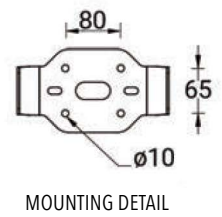

QUANTUM 1 (QA-50001)

Product variants

HOW TO SPECIFY

LIGA	-	QA-50001	-	350	-	W	-	8030	-	ND	-	01
MODEL	OUTPUT	DISTRIBUTION	CRI/CCT	DIMMING	COLOUR FINISH							
QA-50001	350 38/40W	N	8030	ND	01 BLACK							
		M	8040	DALI	02 DARK GREY							
		W			03 WHITE							
		WW			05 MATT SILVER							
					06 BRONZE							
					S - SPECIAL FINISH