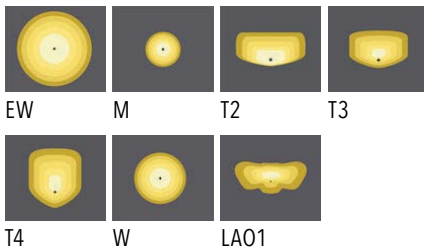

Product description

Down (Optic) & Up (Optic 2nd) - Rectangular

Luminaire structure

- Die-cast aluminium housing and frame
- Pre-treated before powder coating ensuring high corrosion resistance
- Single cable entry
- Stainless steel fasteners in grade 304 with zinc flake coating (ZFC)
- Durable silicone rubber gasket
- Clear toughened glass
- Integral control gear
- Optional surface mounting box for easy wiring or conduit connection when wiring from behind is not possible

Light symbol

Product colour

Special finishes upon request

Technical information

| | |
|-----------------------|---------------|
| Light source | 12 & 12 LED |
| Light source type | LED |
| Dimming type | On/Off |
| Material | Aluminium |
| Weight | 2.0 kg |
| Operating temperature | -20°C to 40°C |

| | |
|---------------|--|
| Luminaire | |
| Power | 39 W |
| Lumen | 4090 - 4844 lm |
| Efficacy | 104 - 123 lm/W |
| CCT / CRI | 3000K CRI80, 4000K CRI80 |
| Drive current | 1050 mA |
| Driver option | Integral control gear |
| Driver | Constant current (CC) |
| Input voltage | 220-240 V 50/60 Hz |
| Optic | EW [109°x102°], M [30°], T2 [137°x58°], T3 [124°x86°], T4 [108°x66°], W [56°], LAO1 [151°x65°] |

| | |
|-----------------------|--|
| Optic (Up) | EW [109°x102°], M [30°], T2 [137°x58°], T3 [124°x86°], T4 [108°x66°], W [56°], LAO1 [151°x65°] |
| Bug | B1-U5-G0, B2-U5-G0, B1-U5-G1 |
| ULR | 51%, 50%, 48%, 49%, 47%, 52%, 53% |
| ULOR | 51%, 50%, 48%, 49%, 47%, 52%, 53% |
| CIE flux code n°3 | 99, 97 |
| MacAdam Ellipse | 3 SDCM |
| Lifetime L90B10 (hrs) | > 90,000 |
| Lifetime L80B10 (hrs) | > 90,000 |
| Lifetime L80B50 (hrs) | > 90,000 |