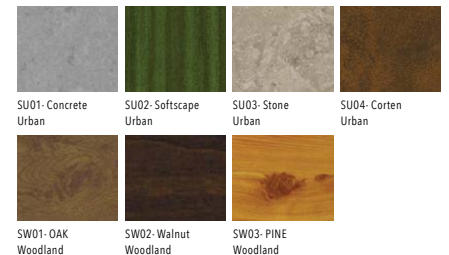

Special finishes upon request

Technical information

Light source	12 & 12 LED
Light source type	LED
Dimming type	On/Off
Material	Aluminium
Weight	2.0 kg
Operating temperature	-20°C to 40°C

Luminaire	
Power	39 W
Lumen	4090 - 4844 lm
Efficacy	104 - 123 lm/W
CCT / CRI	3000K CRI80, 4000K CRI80
Drive current	1050 mA
Driver option	Integral control gear
Driver	Constant current (CC)
Input voltage	220-240 V 50/60 Hz
Optic	EW [109°x102°], M [30°], T2 [137°x58°], T3 [124°x86°], T4 [108°x66°], W [56°], LAO1 [151°x65°]

Optic (Up)	EW [109°x102°], M [30°], T2 [137°x58°], T3 [124°x86°], T4 [108°x66°], W [56°], LAO1 [151°x65°]
Bug	B1-U5-G0, B2-U5-G0, B1-U5-G1
ULR	51%, 50%, 48%, 49%, 47%, 52%, 53%
ULOR	51%, 50%, 48%, 49%, 47%, 52%, 53%
CIE flux code n°3	99, 97
MacAdam Ellipse	3 SDCM
Lifetime L90B10 (hrs)	> 90,000
Lifetime L80B10 (hrs)	> 90,000
Lifetime L80B50 (hrs)	> 90,000