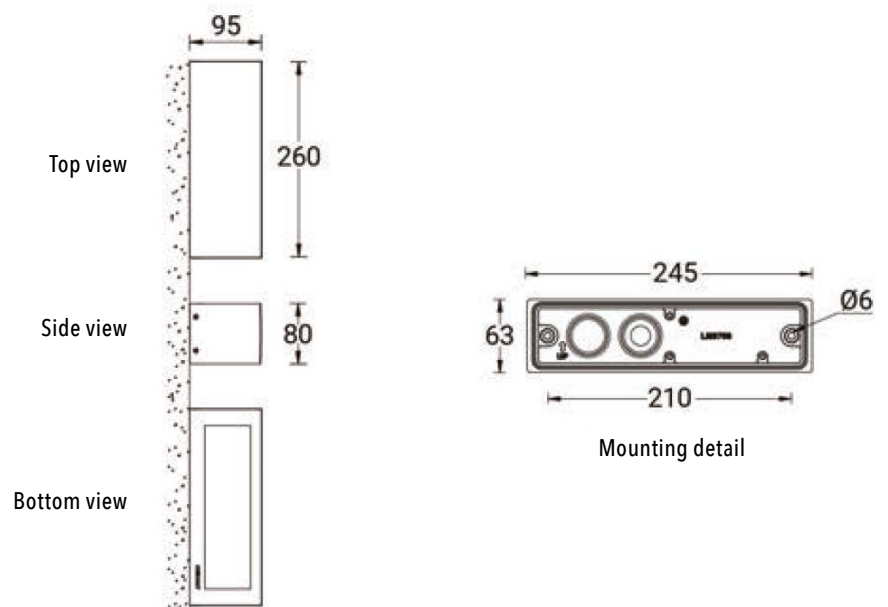

LEEDS 5 (LEE-30051)

Product variants

HOW TO SPECIFY

LIGA - LEE-30051 - 1050 - T2 - LA01 - 8030 - ND - 01						
MODEL	OUTPUT	DISTRIBUTION		CRI/CCT	DIMMING	COLOUR FINISH
		DOWN	UP			
LEE-30051	1050 39W	EW	EW	8030	ND	01 BLACK
		M	M	8040		02 DARK GREY
		T2	T2			03 WHITE
		T3	T3			05 MATT SILVER
		T4	T4			06 BRONZE
		W	W			S - SPECIAL FINISH
		LA01	LA01			

Accessories