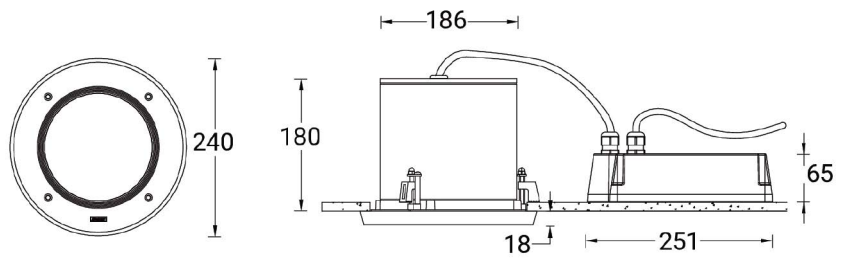

ROBUST 1 (RO-80476-A)

Product variants

HOW TO SPECIFY

LIGA	-	RO-80476-A	-	700	-	T2	-	8030	-	ND	-	01
MODEL	OUTPUT	DISTRIBUTION	CRI/CCT	DIMMING	COLOUR FINISH							
RO-80476-A	700 36W	T2	8030	ND	01 BLACK							
		T3	8040	DALI	02 DARK GREY							
		T4			03 WHITE							
					05 MATT SILVER							
					06 BRONZE							
					S - SPECIAL FINISH