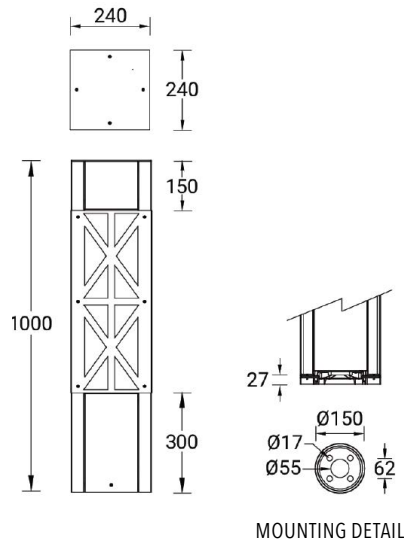

VANCOUVER 36 (VA-10072)

Product variants

HOW TO SPECIFY

LIGA	-	VA-10072	-	500	-	G	-	8030	-	ND	-	01
MODEL		OUTPUT		DISTRIBUTION		CRI/CCT		DIMMING		COLOUR FINISH		
VA-10072		500 21W		G		8030		ND		01 BLACK		
						8040		DALI		02 DARK GREY		
										03 WHITE		
										05 MATT SILVER		
										06 BRONZE		
										S - SPECIAL FINISH		

Accessories