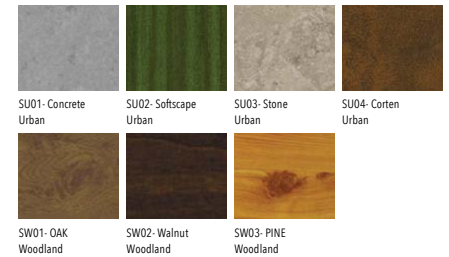

Special finishes upon request

Technical information

Light source	1 COB
Light source type	COB
Dimming type	DALI, On/Off
Material	Aluminium
Weight	15.8 kg
Operating temperature	-20°C to 40°C

Luminaire	
Power	21 W
Lumen	1461 - 1571 lm
Efficacy	70 - 75 lm/W
CCT / CRI	3000K CRI80, 4000K CRI80
Drive current	500 mA
Driver option	Integral control gear
Driver	Constant current (CC)
Input voltage	220-240 V 50/60 Hz

Optic	G [134°]
MacAdam Ellipse	3 SDCM
Lifetime L90B10 (hrs)	61,000