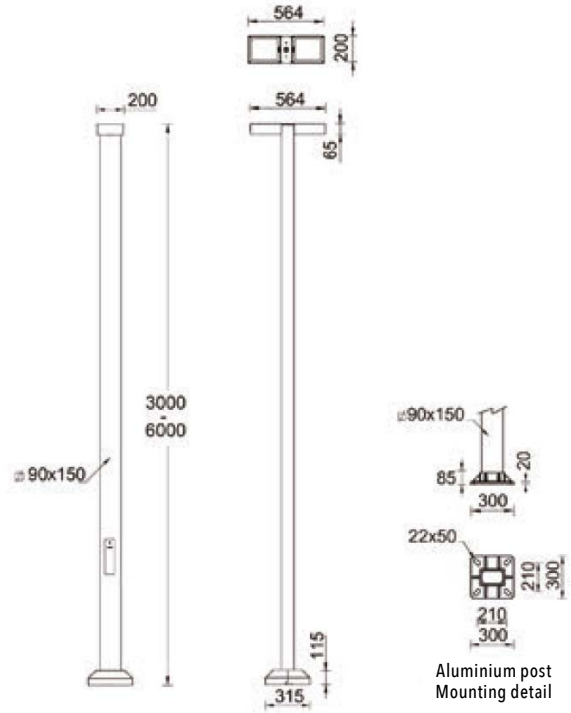

**LIGHT LINEAR PT 10** (LI-21261)

**Product description**

2 sides - Supplied with specific square, straight aluminium pole - Height options: 3,4,5,6 m

**Luminaire structure**

- Die-cast aluminium housing
- Extruded aluminium column
- Pre-treated before powder coating ensuring high corrosion resistance
- Stainless steel fasteners in grade 304 with zinc flake coating (ZFC)
- Durable silicone rubber gasket
- Clear toughened glass
- Integral control gear
- Maximum wind load resistance is 100 km/h
- Surge protection 10kV

**Light symbol**

**Product colour**

**Special finishes upon request**

**Technical information**

Light source	2 x 24 LED
Light source type	LED
Dimming type	DALI, On/Off
Material	Aluminium
Weight	26.8 kg
Operating temperature	-20°C to 50°C

**Accessories**

3 m - Square, straight aluminium pole for LIGHT LINEAR PT - 2 sides  
LIGA-APC230090-PT10-LI-21261

4 m - Square, straight aluminium pole for LIGHT LINEAR PT - 2 sides  
LIGA-APC240090-PT10-LI-21261

5 m - Square, straight aluminium pole for LIGHT LINEAR PT - 2 sides  
LIGA-APC250090-PT10-LI-21261

6 m - Square, straight aluminium pole for LIGHT LINEAR PT - 2 sides  
LIGA-APC260090-PT10-LI-21261

Internal cable support for pole 3 m  
LIGA-A23991