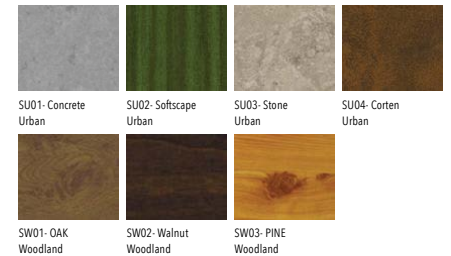

Special finishes upon request

Technical information

Light source	7 LED
Light source type	LED
Dimming type	DMX, DMX/RDM
Material	Aluminium
Weight	5.0 kg
Operating temperature	-20°C to 40°C

Luminaire	
Power	45 W
Lumen	1370 - 1669 lm
Efficacy	30 - 37 lm/W
CCT / CRI	RGBW30, RGBW40
Drive current	500 mA
Driver option	Integral control gear
Driver	Constant current (CC)
Input voltage	220-240 V 50/60 Hz

Optic	N [20°], M [34°], E [24°x49°]
MacAdam Ellipse	7 SDCM
Lifetime L90B10 (hrs)	15,000
Lifetime L80B10 (hrs)	31,000
Lifetime L80B50 (hrs)	34,000