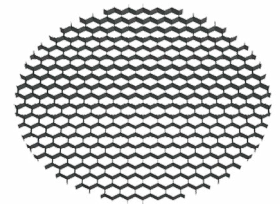

ODESSA 12 (OD-50144)

Product description

Large - RGBW

Luminaire structure

- Die-cast aluminium housing
- Pre-treated before powder coating ensuring high corrosion resistance
- Single cable entry, through wiring upon request
- Three IP68 connectors supplied with 0.2 m of 3x1.0 sqmm outdoor cable and 2x0.2 m of 2x0.5 sqmm outdoor shielded cable for OD-50144
- Stainless steel fasteners in grade 304 with zinc flake coating (ZFC)
- Durable silicone rubber gasket
- High-efficiency optical reflector
- Clear toughened glass
- Integral control gear
- Arm mounting installation

Optic	N [20°], M [34°], E [24°x49°]
MacAdam Ellipse	7 SDCM
Lifetime L90B10 (hrs)	15,000
Lifetime L80B10 (hrs)	31,000
Lifetime L80B50 (hrs)	34,000

ODESSA 12 (OD-50143)

Product variants

HOW TO SPECIFY

LIGA	-	OD-50144	-	500	-	M	-	RGBW30	-	DMX/RDM	-	01
MODEL	OUTPUT	DISTRIBUTION	CRI/CCT	DIMMING	COLOUR FINISH							
OD-50144	500 45W	N	RGBW30	DMX	01 BLACK							
		M	RGBW40	DMX/RDM	02 DARK GREY							
		E			03 WHITE							
					05 MATT SILVER							
					06 BRONZE							
					S - SPECIAL FINISH							

Accessories

Anti-glare visor
LIGA-A54431

Anti-glare louvre
LIGA-A54631

Linear spread lens
LIGA-A51814

Honeycomb louvre
LIGA-A54121