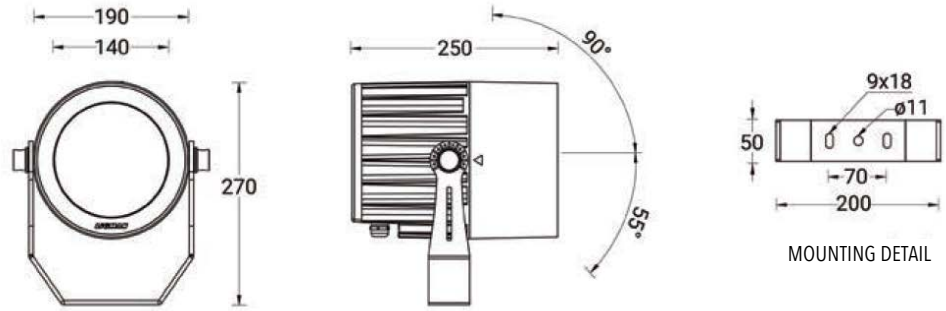

ODESSA 12 (OD-50144)

Product description

Large - RGBW

Luminaire structure

- Die-cast aluminium housing
- Pre-treated before powder coating ensuring high corrosion resistance
- Single cable entry, through wiring upon request
- Three IP68 connectors supplied with 0.2 m of 3x1.0 sqmm outdoor cable and 2x0.2 m of 2x0.5 sqmm outdoor shielded cable for OD-50144
- Stainless steel fasteners in grade 304 with zinc flake coating (ZFC)
- Durable silicone rubber gasket
- High-efficiency optical reflector
- Clear toughened glass
- Integral control gear
- Arm mounting installation

Light symbol

Product colour

Special finishes upon request

Technical information

Light source	7 LED
Light source type	LED
Dimming type	DMX, DMX/RDM
Material	Aluminium
Weight	5.0 kg
Operating temperature	-20°C to 40°C

Luminaire	
Power	45 W
Lumen	1370 - 1669 lm
Efficacy	30 - 37 lm/W
CCT / CRI	RGBW30, RGBW40
Drive current	500 mA
Driver option	Integral control gear
Driver	Constant current (CC)
Input voltage	220-240 V 50/60 Hz

Optic	N [20°], M [34°], E [24°x49°]
MacAdam Ellipse	7 SDCM
Lifetime L90B10 (hrs)	15,000
Lifetime L80B10 (hrs)	31,000
Lifetime L80B50 (hrs)	34,000

ODESSA 12 (OD-50143)

Product variants

HOW TO SPECIFY

LIGA	-	OD-50144	-	500	-	M	-	RGBW30	-	DMX/RDM	-	01
MODEL	OUTPUT	DISTRIBUTION	CRI/CCT	DIMMING	COLOUR FINISH							
OD-50144	500 45W	N	RGBW30	DMX	01 BLACK							
		M	RGBW40	DMX/RDM	02 DARK GREY							
		E			03 WHITE							
					05 MATT SILVER							
					06 BRONZE							
					S - SPECIAL FINISH							