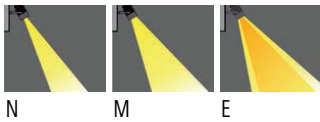

ODESSA 12 (OD-50144)

Product description

Large - RGBW

Luminaire structure

- Die-cast aluminium housing
- Pre-treated before powder coating ensuring high corrosion resistance
- Single cable entry, through wiring upon request
- Three IP68 connectors supplied with 0.2 m of 3x1.0 sqmm outdoor cable and 2x0.2 m of 2x0.5 sqmm outdoor shielded cable for OD-50144
- Stainless steel fasteners in grade 304 with zinc flake coating (ZFC)
- Durable silicone rubber gasket
- High-efficiency optical reflector
- Clear toughened glass
- Integral control gear
- Arm mounting installation

Light symbol

Product colour

Special finishes upon request

Technical information

Light source	7 LED
Light source type	LED
Dimming type	DMX, DMX/RDM
Material	Aluminium
Weight	5.0 kg
Operating temperature	-20°C to 40°C

Optic	N [20°], M [34°], E [24°x49°]
MacAdam Ellipse	7 SDCM
Lifetime L90B10 (hrs)	15,000
Lifetime L80B10 (hrs)	31,000
Lifetime L80B50 (hrs)	34,000

ODESSA 12 (OD-50143)

Product variants

HOW TO SPECIFY

LIGA	-	OD-50144	-	500	-	M	-	RGBW30	-	DMX/RDM	-	01
MODEL	OUTPUT	DISTRIBUTION	CRI/CCT	DIMMING	COLOUR FINISH							
OD-50144	500 45W	N	RGBW30	DMX	01 BLACK							
		M	RGBW40	DMX/RDM	02 DARK GREY							
		E			03 WHITE							
					05 MATT SILVER							
					06 BRONZE							
					S - SPECIAL FINISH							