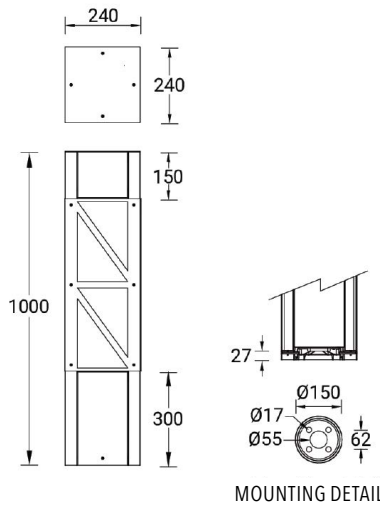

VANCOUVER 13 (VA-10041)

Product variants

HOW TO SPECIFY

LIGA	-	VA-10041	-	500	-	G	-	8030	-	ND	-	01
MODEL		OUTPUT		DISTRIBUTION		CRI/CCT		DIMMING		COLOUR FINISH		
VA-10041		500 21W		G		8030		ND		01 BLACK		
						8040		DALI		02 DARK GREY		
										03 WHITE		
										05 MATT SILVER		
										06 BRONZE		
										S - SPECIAL FINISH		

Accessories