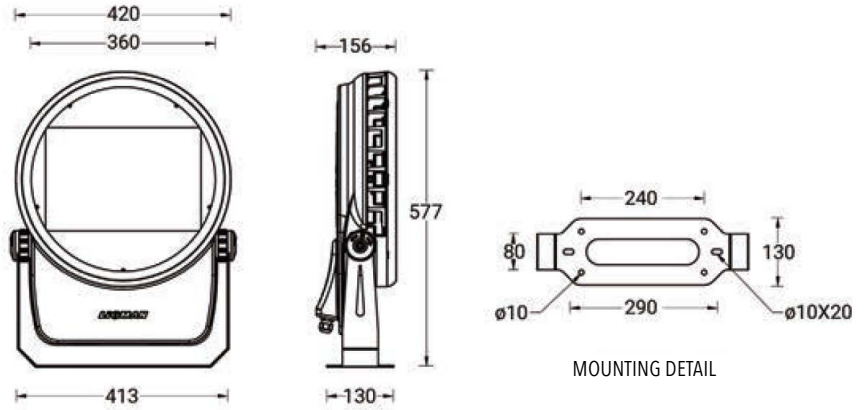

QUANTUM 3 (QA-50021)

Product description

Large

Luminaire structure

- Die-cast aluminium housing
- Pre-treated before powder coating ensuring high corrosion resistance
- Single cable entry, through wiring upon request
- One IP68 connector supplied with 0.2 m of 3x1.0 sqmm outdoor cable for QA-50021
- Stainless steel fasteners in grade 304 with zinc flake coating (ZFC)
- Durable silicone rubber gasket
- High-efficiency PMMA lens
- Clear toughened glass
- Integral control gear

Light symbol

Product colour

Special finishes upon request

Technical information

Light source	96 LED
Light source type	LED
Dimming type	DALI, On/Off
Material	Aluminium
Weight	16.0 kg
Operating temperature	-20°C to 40°C

Luminaire	
Power	269 W
Lumen	20759 - 27436 lm
Efficacy	77 - 102 lm/W
CCT / CRI	3000K CRI80, 4000K CRI80
Drive current	1800 mA
Driver option	Integral control gear
Driver	Constant current (CC)
Input voltage	220-240 V 50/60 Hz

Optic	E [44°x13°], N [10°], M [18°] ME [134°x35°], W [26°], VW [70°] T2 [141°x49°], T3 [138°x65°], T4 [96°x76°]
-------	---

QUANTUM 3 (QA-50021)

Product variants

HOW TO SPECIFY

LIGA - QA-50021 - 1800 - E - 8030 - ND - 01						
MODEL	OUTPUT	DISTRIBUTION	CRI/CCT	DIMMING	COLOUR FINISH	
QA-50021	1800 269W	E	8030	ND	01 BLACK	
		N	8040	DALI	02 DARK GREY	
		M			03 WHITE	
		ME			05 MATT SILVER	
		W			06 BRONZE	
		VW			S - SPECIAL FINISH	
		T2				
		T3				
		T4				