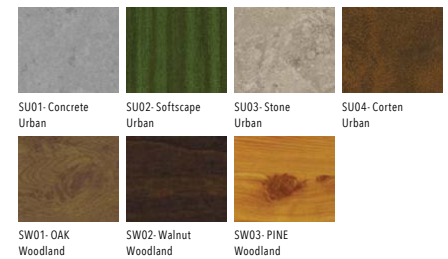

Special finishes upon request

Technical information

Light source	96 LED
Light source type	LED
Dimming type	DALI, On/Off
Material	Aluminium
Weight	16.0 kg
Operating temperature	-20°C to 40°C

Luminaire	
Power	269 W
Lumen	20759 - 27436 lm
Efficacy	77 - 102 lm/W
CCT / CRI	3000K CRI80, 4000K CRI80
Drive current	1800 mA
Driver option	Integral control gear
Driver	Constant current (CC)
Input voltage	220-240 V 50/60 Hz

Optic	E [44°x13°], N [10°], M [18°] ME [134°x35°], W [26°], VW [70°] T2 [141°x49°], T3 [138°x65°], T4 [96°x76°]