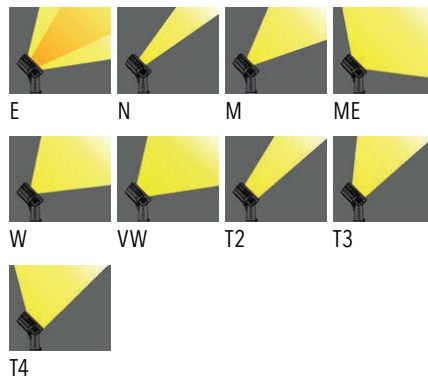

QUANTUM 3 (QA-50021)

Product description

Large

Luminaire structure

- Die-cast aluminium housing
- Pre-treated before powder coating ensuring high corrosion resistance
- Single cable entry, through wiring upon request
- One IP68 connector supplied with 0.2 m of 3x1.0 sqmm outdoor cable for QA-50021
- Stainless steel fasteners in grade 304 with zinc flake coating (ZFC)
- Durable silicone rubber gasket
- High-efficiency PMMA lens
- Clear toughened glass
- Integral control gear

Light symbol

Product colour

Special finishes upon request

Technical information

Light source	96 LED
Light source type	LED
Dimming type	DALI, On/Off
Material	Aluminium
Weight	16.0 kg
Operating temperature	-20°C to 40°C

Optic	E [44°x13°], N [10°], M [18°] ME [134°x35°], W [26°], VW [70°] T2 [141°x49°], T3 [138°x65°], T4 [96°x76°]
-------	---

QUANTUM 3 (QA-50021)

Product variants

HOW TO SPECIFY

LIGA - QA-50021 - 1800 - E - 8030 - ND - 01						
MODEL	OUTPUT	DISTRIBUTION	CRI/CCT	DIMMING	COLOUR FINISH	
QA-50021	1800 269W	E	8030	ND	01 BLACK	
		N	8040	DALI	02 DARK GREY	
		M			03 WHITE	
		ME			05 MATT SILVER	
		W			06 BRONZE	
		VW			S - SPECIAL FINISH	
		T2				
		T3				
		T4				