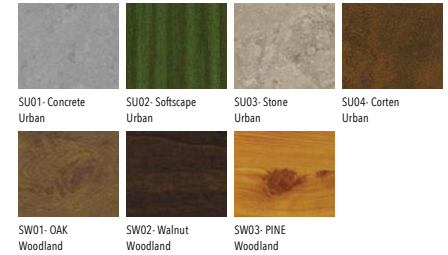

Special finishes upon request

Technical information

Light source	1 COB
Light source type	COB
Dimming type	DALI, On/Off
Material	Aluminium
Weight	15.8 kg
Operating temperature	-20°C to 40°C

Luminaire	
Power	21 W
Lumen	981 - 1032 lm
Efficacy	52 - 54 lm/W
CCT / CRI	3000K CRI80, 4000K CRI80
Drive current	500 mA
Driver option	Integral control gear
Driver	Constant current (CC)
Input voltage	220-240 V 50/60 Hz

Optic	G [134°]
MacAdam Ellipse	3 SDCM
Lifetime L90B10 (hrs)	61,000