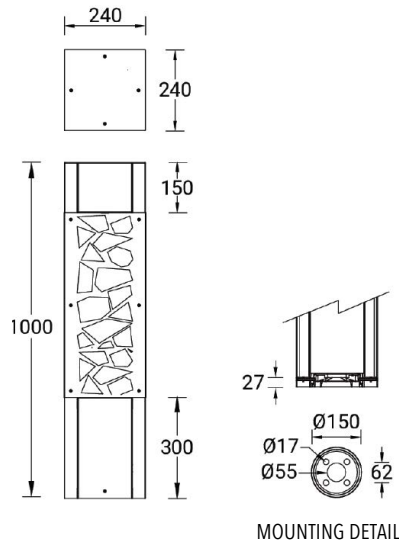

VANCOUVER 35 (VA-10071)

Product variants

HOW TO SPECIFY

LIGA	-	VA-10071	-	500	-	G	-	8030	-	ND	-	01
MODEL		OUTPUT		DISTRIBUTION		CRI/CCT		DIMMING		COLOUR FINISH		
VA-10071		500 21W		G		8030		ND		01 BLACK		
						8040		DALI		02 DARK GREY		
										03 WHITE		
										05 MATT SILVER		
										06 BRONZE		
										S - SPECIAL FINISH		

Accessories