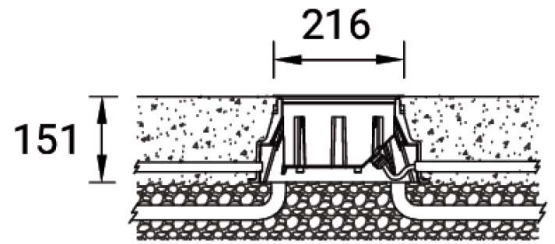

KIOS 3 (KI-60496)

Product variants

HOW TO SPECIFY

LIGA	-	KI-60496	-	500	-	VN	-	8030	-	ND	-	00
		MODEL		OUTPUT		DISTRIBUTION		CRI/CCT		DIMMING		COLOUR FINISH
		KI-60496		500 7W		VN		8030		ND		00 STAINLESS STEEL
								8040		DALI		

Accessories

Anti slip glass
LIGA-A61212

Connector IP68
LIGA-A62591