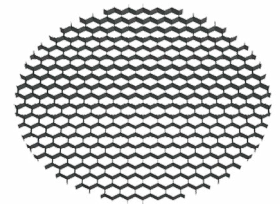

ODESSA 12 (OD-50142)

Product description

Large - RGBW

Luminaire structure

- Die-cast aluminium housing
- Pre-treated before powder coating ensuring high corrosion resistance
- Three IP68 connectors supplied with 0.2 m of 3x1.0 sqmm outdoor cable and 2x0.2 m of 2x0.5 sqmm outdoor shielded cable for OD-50142
- Stainless steel fasteners in grade 304 with zinc flake coating (ZFC)
- Durable silicone rubber gasket
- High-efficiency optical reflector
- Clear toughened glass
- Integral control gear
- Arm mounting installation

Accessories

Anti-glare visor
LIGA-A54431

Anti-glare louvre
LIGA-A54631

Linear spread lens
LIGA-A51814

Honeycomb louvre
LIGA-A54121