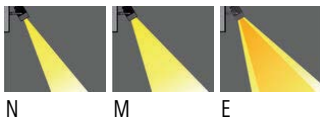

ODESSA 12 (OD-50142)

Product description

Large - RGBW

Luminaire structure

- Die-cast aluminium housing
- Pre-treated before powder coating ensuring high corrosion resistance
- Three IP68 connectors supplied with 0.2 m of 3x1.0 sqmm outdoor cable and 2x0.2 m of 2x0.5 sqmm outdoor shielded cable for OD-50142
- Stainless steel fasteners in grade 304 with zinc flake coating (ZFC)
- Durable silicone rubber gasket
- High-efficiency optical reflector
- Clear toughened glass
- Integral control gear
- Arm mounting installation

Light symbol

N M E

Product colour

01- Black (RAL 9011) 02- Dark Grey (RAL 7043) 03- White (RAL 9003) 05- Matt Silver (RAL 9006)
06- Bronze (RAL 6014)

Special finishes upon request

SU01- Concrete Urban SU02- Softscape Urban SU03- Stone Urban SU04- Corten Urban
SW01- OAK Woodland SW02- Walnut Woodland SW03- PINE Woodland