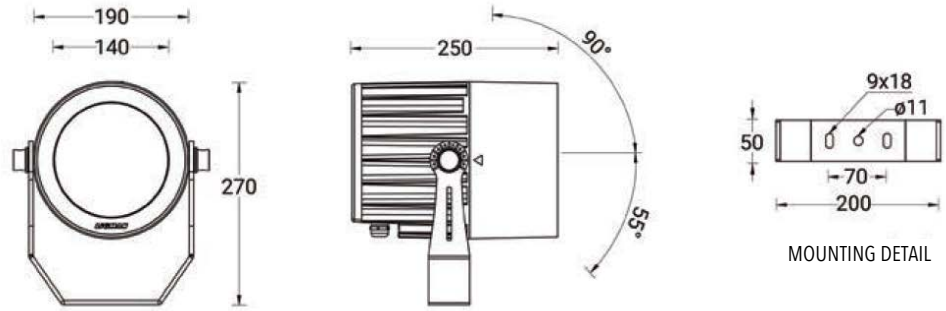

ODESSA 12 (OD-50142)

Product description

Large - RGBW

Luminaire structure

- Die-cast aluminium housing
- Pre-treated before powder coating ensuring high corrosion resistance
- Three IP68 connectors supplied with 0.2 m of 3x1.0 sqmm outdoor cable and 2x0.2 m of 2x0.5 sqmm outdoor shielded cable for OD-50142
- Stainless steel fasteners in grade 304 with zinc flake coating (ZFC)
- Durable silicone rubber gasket
- High-efficiency optical reflector
- Clear toughened glass
- Integral control gear
- Arm mounting installation

Technical information

Light source	7 LED
Light source type	LED
Dimming type	DMX, DMX/RDM
Material	Aluminium
Weight	5.0 kg
Operating temperature	-20°C to 40°C

Luminaire	
Power	33 W
Lumen	1192 - 1422 lm
Efficacy	36 - 43 lm/W
CCT / CRI	RGBW30, RGBW40
Drive current	350 mA
Driver option	Integral control gear
Driver	Constant current (CC)
Input voltage	220-240 V 50/60 Hz

Optic	N [20°], M [34°], E [24°x49°]
-------	-------------------------------

ODESSA 12 (OD-50142)

Product variants

HOW TO SPECIFY

LIGA - OD-50142 - 350 - M - RGBW30 - DMX/RDM - 01						
MODEL	OUTPUT	DISTRIBUTION	CRI/CCT	DIMMING	COLOUR FINISH	
OD-50142	350 33W	N	RGBW30	DMX	01 BLACK	
		M	RGBW40	DMX/RDM	02 DARK GREY	
		E			03 WHITE	
					05 MATT SILVER	
					06 BRONZE	
					S - SPECIAL FINISH	