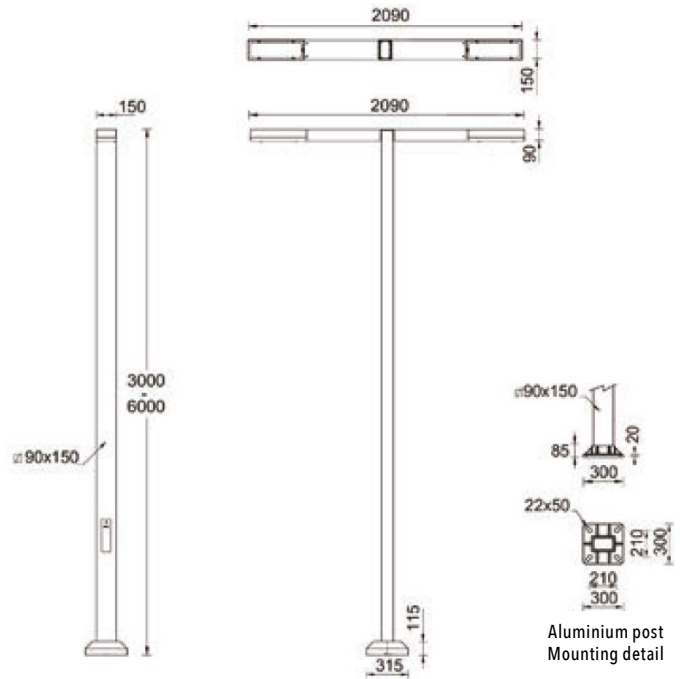

LIGHT LINEAR PT 6 (LI-21182)

Product variants

HOW TO SPECIFY

MODEL	OUTPUT	DISTRIBUTION	CRI/CCT	DIMMING	COLOUR FINISH
LI-21182	700 210W	T2	8030	ND	01 BLACK
		T3	8040	DALI	02 DARK GREY
		T4			03 WHITE
		LA01			05 MATT SILVER
					06 BRONZE
					S - SPECIAL FINISH

Accessories

3 m - Square, straight aluminium pole for LIGHT LINEAR PT - 2 sides
LIGA-APC230090-PT6-LI-21182

4 m - Square, straight aluminium pole for LIGHT LINEAR PT - 2 sides
LIGA-APC240090-PT6-LI-21182

5 m - Square, straight aluminium pole for LIGHT LINEAR PT - 2 sides
LIGA-APC250090-PT6-LI-21182

6 m - Square, straight aluminium pole for LIGHT LINEAR PT - 2 sides
LIGA-APC260090-PT6-LI-21182

Internal cable support for pole 3 m
LIGA-A23991

Internal cable support for pole 4 m
LIGA-A24091

Internal cable support for pole 5 m
LIGA-A24191

Internal cable support for pole 6 m
LIGA-A24291