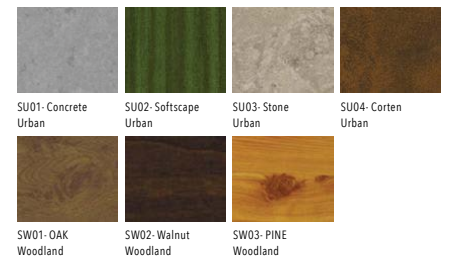

Special finishes upon request

Technical information

Light source	8 & 8 LED
Light source type	LED
Dimming type	DALI, On/Off
Material	Aluminium
Weight	5.3 kg
Operating temperature	-20°C to 40°C

Luminaire	
Power	38 W
Lumen	3698 - 4533 lm
Efficacy	97 - 119 lm/W
CCT / CRI	3000K CRI80, 4000K CRI80
Drive current	700 mA
Driver option	Integral control gear
Driver	Constant current (CC)
Input voltage	220-240 V 50/60 Hz
Optic	EW [97°x 104°], M [31°], T1 [143°x70°], T2 [130°x44°], T3 [125°x75°], T4 [98°x68°], W [56°], LA01 [133°x56°]

Optic (Up)	EW [97°x 104°], M [31°], T1 [143°x70°], T2 [130°x44°], T3 [125°x75°], T4 [98°x68°], W [56°], LA01 [133°x56°]
Bug	B1-U5-G0, B1-U5-G1, B2-U5-G0, B0-U5-G0
ULR	50%, 48%, 46%, 47%, 51%, 52%, 49%, 53%, 54%, 40%, 45%
ULOR	50%, 48%, 46%, 47%, 51%, 52%, 49%, 53%, 54%, 40%, 45%
CIE flux code n°3	100, 99, 97, 96, 98
MacAdam Ellipse	3 SDCM
Lifetime L90B10 (hrs)	90,000
Lifetime L80B10 (hrs)	90,000
Lifetime L80B50 (hrs)	90,000