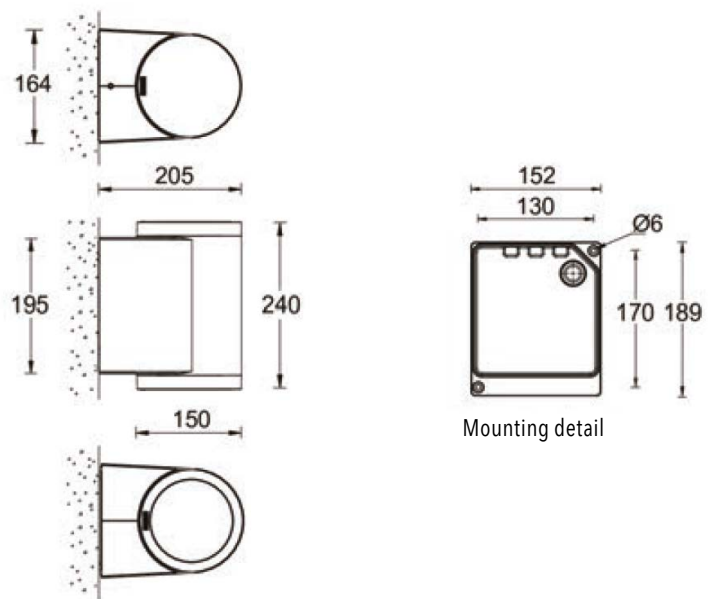

MARVIK 6 (MV-30052)

Product variants

HOW TO SPECIFY

LIGA - MV-30052 - 700 - T2 - LA01 - 8030 - ND - 01						
MODEL	OUTPUT	DISTRIBUTION		CRI/CCT	DIMMING	COLOUR FINISH
DOWN-UP						
MV-30052	700 38W	EW	EW	8030	ND	01 BLACK
		M	M	8040	DALI	02 DARK GREY
		T1	T1			03 WHITE
		T2	T2			05 MATT SILVER
		T3	T3			06 BRONZE
		T4	T4			S - SPECIAL FINISH
		W	W			
		LA01	LA01			

Accessories