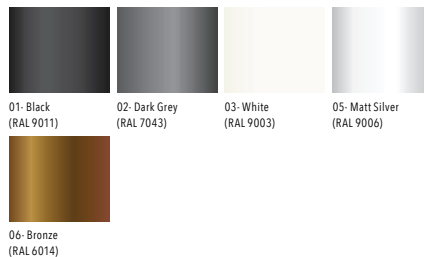

Product colour