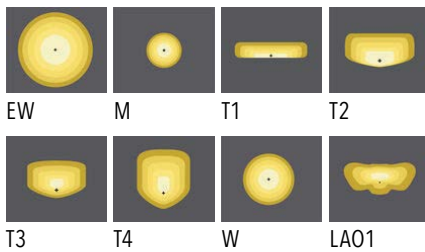

Light symbol