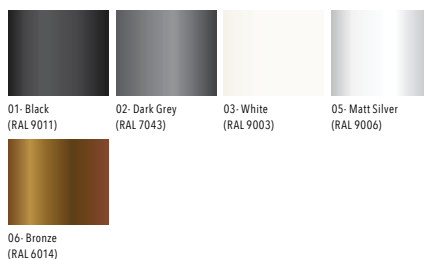

Product colour