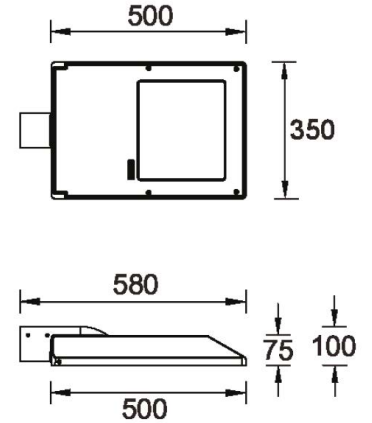

STEAMER 1 (SE-90002)

Product description

Rectangular - Medium

Luminaire structure

- Die-cast aluminium housing
- Pre-treated before powder coating ensuring high corrosion resistance
- One IP68 connector supplied with 0.5 m of 3x1.0 sqmm outdoor cable
- Stainless steel fasteners in grade 304 with zinc flake coating (ZFC)
- Durable silicone rubber gasket
- Clear toughened glass
- Integral control gear
- Surge protection 10kV

Light symbol

Product colour

Special finishes upon request

Technical information

Light source	2 x 24 LED
Light source type	LED
Dimming type	DALI, On/Off
Material	Aluminium
Weight	10.1 kg
Operating temperature	-20°C to 40°C

Optic	EW [105°x115°], M [30°], ME [137°x58°], T2 [136°x51°], T3 [119°x86°], T4 [102°x74°], W [57°], LAO1 [151°x65°]
MacAdam Ellipse	3 SDCM
Lifetime L90B10 (hrs)	90,000
Lifetime L80B10 (hrs)	90,000
Lifetime L80B50 (hrs)	90,000

Maximum pathway spacing in metres

LUMINAIRE	AS/NZS 1158.3.1:2020	PATHWAY WIDTH			
		2.0 m		3.0 m	
		MH 4.0m	MH 5.0m	MH 4.0m	MH 5.0m
	PP1 LIGHT CAT	15.6	19.0	15.5	18.9
	PP2 LIGHT CAT	19.1	23.8	19.0	23.7
LIGA-SE-90002-175-LA01-8030	PP3 LIGHT CAT	24.3	29.5	24.3	29.4
	PP4 LIGHT CAT	27.2	33.8	27.2	33.7
	PP5 LIGHT CAT	33.7	39.5	33.6	39.5