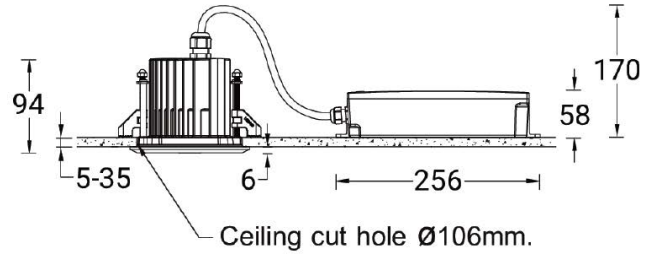

NIKON 1 (NI-80503-S)

Product variants

HOW TO SPECIFY

LIGA	-	NI-80503-S	-	700	-	VN	-	8030	-	ND	-	00
		MODEL		OUTPUT		DISTRIBUTION		CRI/CCT		DIMMING		COLOUR FINISH
		NI-80503-S		700 11W		VN		8030		ND		00 STAINLESS STEEL
								8040		DALI