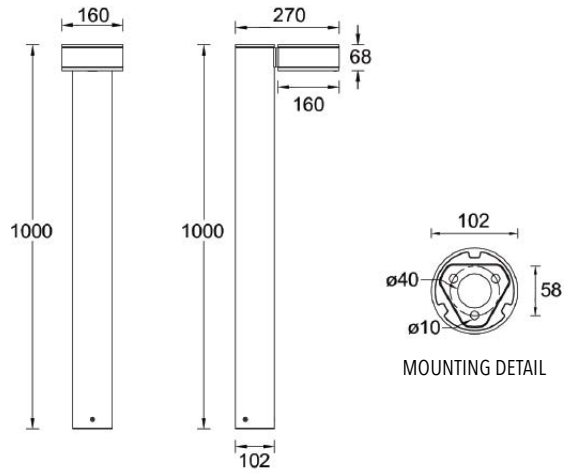

Product description

Ø102 - 1000 mm - 1 side - Round

Luminaire structure

- Die-cast aluminium housing
- Extruded aluminium column
- Pre-treated before powder coating ensuring high corrosion resistance
- Single cable entry
- One IP68 connector supplied with 0.2 m of 3x1.0 sqmm outdoor cable
- Stainless steel fasteners in grade 304 with zinc flake coating (ZFC)
- Durable silicone rubber gasket
- Clear toughened glass
- Integral control gear

SW01-OAK Woodland SW02-Walnut Woodland SW03-PINE Woodland

Technical information

Light source	1 COB
Light source type	COB
Dimming type	DALI, On/Off
Material	Aluminium
Weight	5.4 kg
Operating temperature	-20°C to 40°C

Luminaire	
Power	15 W
Lumen	1105 - 1119 lm
Efficacy	74 - 75 lm/W
CCT / CRI	3000K CRI80, 4000K CRI80
Drive current	350 mA
Driver option	Integral control gear
Driver	Constant current (CC)
Input voltage	220-240 V 50/60 Hz

Optic	VW [74°]
MacAdam Ellipse	3 SDCM
Lifetime L90B10 (hrs)	55,000

JET 57 (JE-10573)

Product variants

HOW TO SPECIFY

LIGA	-	JE-10573	-	350	-	VW	-	8030	-	ND	-	01
		MODEL		OUTPUT		DISTRIBUTION		CRI/CCT		DIMMING		COLOUR FINISH
		JE-10573		350 15W		VW		8030		ND		01 BLACK
								8040		DALI		02 DARK GREY
												03 WHITE
												05 MATT SILVER
												06 BRONZE
												S - SPECIAL FINISH