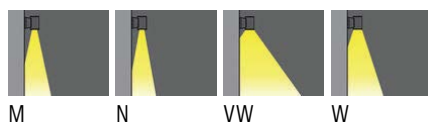

JET 33 (JE-30391)

Product description

Ø160 - 262 mm - Down - Round

Luminaire structure

- Die-cast aluminium housing
- Pre-treated before powder coating ensuring high corrosion resistance
- Single cable entry
- Stainless steel fasteners in grade 304 with zinc flake coating (ZFC)
- Durable silicone rubber gasket
- High-efficiency optical reflector
- Clear toughened glass
- Integral control gear
- Optional surface mounting box for easy wiring or conduit connection when wiring from behind is not possible

Light symbol

Product colour

Special finishes upon request

Technical information

| | |
|-----------------------|---------------|
| Light source | 1 COB |
| Light source type | COB |
| Dimming type | DALI, On/Off |
| Material | Aluminium |
| Weight | 3.8 kg |
| Operating temperature | -20°C to 40°C |