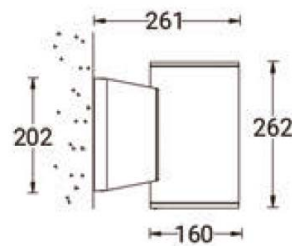

JET 33 (JE-30391)

Product variants

HOW TO SPECIFY

MODEL	OUTPUT	DISTRIBUTION	CRI/CCT	DIMMING	COLOUR FINISH
JE-30391	900 35W	M	8030	ND	01 BLACK
		N	8040	DALI	02 DARK GREY
		VW			03 WHITE
		W			05 MATT SILVER
					06 BRONZE
					S - SPECIAL FINISH