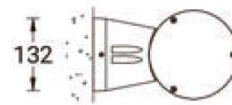

JET 33 (JE-30391)

Product variants

HOW TO SPECIFY

MODEL	OUTPUT	DISTRIBUTION	CRI/CCT	DIMMING	COLOUR FINISH
JE-30391	900 35W	M	8030	ND	01 BLACK
		N	8040	DALI	02 DARK GREY
		VW			03 WHITE
		W			05 MATT SILVER
					06 BRONZE
					S - SPECIAL FINISH