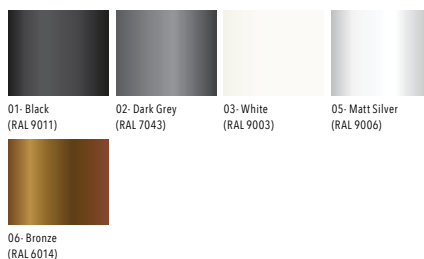

Product colour