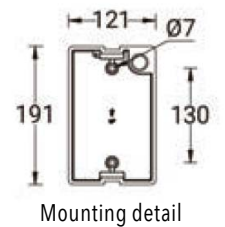

JET 33 (JE-30391)

Product variants

HOW TO SPECIFY

MODEL	OUTPUT	DISTRIBUTION	CRI/CCT	DIMMING	COLOUR FINISH
JE-30391	900 35W	M	8030	ND	01 BLACK
		N	8040	DALI	02 DARK GREY
		VW			03 WHITE
		W			05 MATT SILVER
					06 BRONZE
					S - SPECIAL FINISH