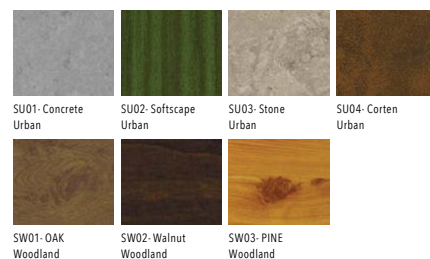

Special finishes upon request

Technical information

Light source	1 COB
Light source type	COB
Dimming type	DALI, On/Off
Material	Aluminium
Weight	3.8 kg
Operating temperature	-20°C to 40°C

Luminaire	
Power	35 W
Lumen	3475 - 4094 lm
Efficacy	99 - 117 lm/W
CCT / CRI	3000K CRI80, 4000K CRI80
Drive current	900 mA
Driver option	Integral control gear
Driver	Constant current (CC)
Input voltage	220-240 V 50/60 Hz

Optic	M [26°], N [16°], VW [59°], W [42°]
Bug	B3-U0-G0, B2-U0-G0
ULR	0%
ULOR	0%
CIE flux code n°3	100
MacAdam Ellipse	3 SDCM
Lifetime L90B10 (hrs)	50,700
Lifetime L80B10 (hrs)	63,500
Lifetime L80B50 (hrs)	63,500