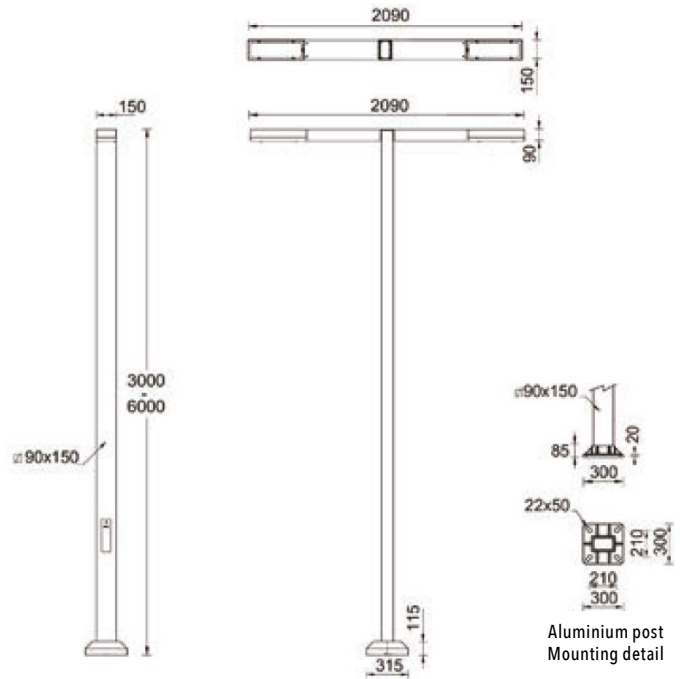

**LIGHT LINEAR PT 6 (LI-21321)**

**Product description**

2 sides - Supplied with specific square, straight aluminium pole - Height options: 3,4,5,6 m

**Luminaire structure**

- Die-cast aluminium housing
- Extruded aluminium column
- Pre-treated before powder coating ensuring high corrosion resistance
- Stainless steel fasteners in grade 304 with zinc flake coating (ZFC)
- Durable silicone rubber gasket
- Clear toughened glass
- Integral control gear
- Maximum wind load resistance is 100 km/h
- Surge protection 10kV

**Light symbol**

**Product colour**

**Special finishes upon request**

**Technical information**

Light source	8 x 12 LED
Light source type	LED
Dimming type	DALI, On/Off
Material	Aluminium
Weight	40.8 kg
Operating temperature	-20°C to 50°C

**Accessories**

3 m - Square, straight aluminium pole for LIGHT LINEAR PT - 2 sides  
LIGA-APC230090-PT6-LI-21321

4 m - Square, straight aluminium pole for LIGHT LINEAR PT - 2 sides  
LIGA-APC240090-PT6-LI-21321

5 m - Square, straight aluminium pole for LIGHT LINEAR PT - 2 sides  
LIGA-APC250090-PT6-LI-21321

6 m - Square, straight aluminium pole for LIGHT LINEAR PT - 2 sides  
LIGA-APC260090-PT6-LI-21321

Internal cable support for pole 3 m  
LIGA-A23991