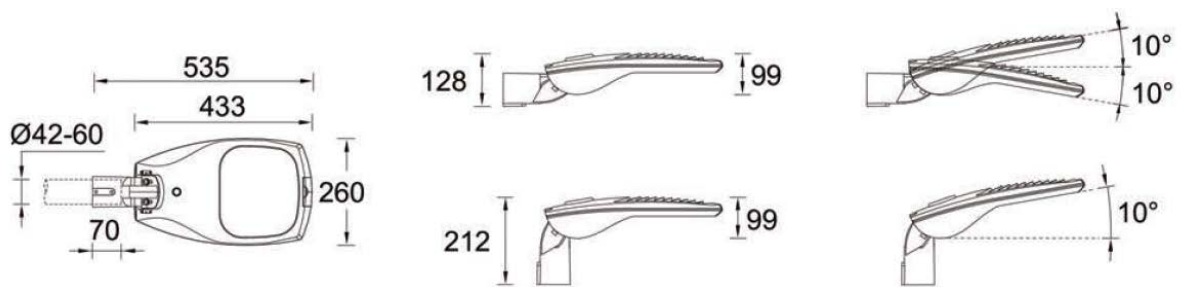

BILLUND 4 (BIU-90006)

Product variants

HOW TO SPECIFY

MODEL	OUTPUT	DISTRIBUTION	CRI/CCT	DIMMING	COLOUR FINISH
BIU-90006	700 30W	M	8030	ND	01 BLACK
		ME	8040	DALI	02 DARK GREY
		T1			03 WHITE
		T2			05 MATT SILVER
		T3			06 BRONZE
		T4			S - SPECIAL FINISH
		T5			
		W			
		LA01			

Spacing Table coming soon