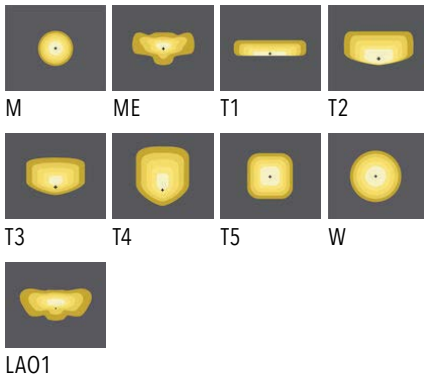

Product description

Small - with CLO & Night dimming

Luminaire structure

- Die-cast aluminium housing
- Pre-treated before powder coating ensuring high corrosion resistance
- Thermal heat dissipation body
- One IP68 connector supplied with 0.3 m of 3x1.0 sqmm outdoor cable
- Stainless steel fasteners in grade 304 with zinc flake coating (ZFC)
- Durable silicone rubber gasket
- Clear toughened glass
- High-efficiency polycarbonate lens
- Integral control gear
- Surge protection 10kV
- Constant lumen output (CLO) and Night-time dimming options

Light symbol

Product colour

Special finishes upon request

Technical information

| | |
|-----------------------|---------------|
| Light source | 12 LED |
| Light source type | LED |
| Dimming type | DALI, On/Off |
| Material | Aluminium |
| Operating temperature | -20°C to 40°C |

| | |
|------------------|--------------------------|
| Luminaire | |
| Power | 30 W |
| Lumen | 2670 - 3068 lm |
| Efficacy | 103 - 118 lm/W |
| CCT / CRI | 3000K CRI80, 4000K CRI80 |
| Drive current | 700 mA |
| Driver option | Integral control gear |
| Driver | Constant current (CC) |
| Input voltage | 220-240 V 50/60 Hz |