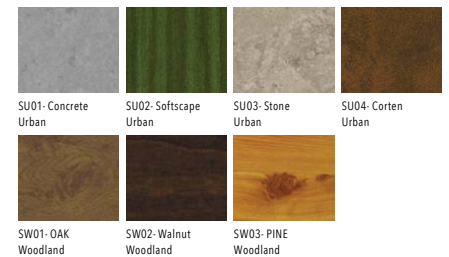

Special finishes upon request

Technical information

Light source	12 LED
Light source type	LED
Dimming type	DALI, On/Off
Material	Aluminium
Operating temperature	-20°C to 40°C

Luminaire	
Power	30 W
Lumen	2670 - 3068 lm
Efficacy	103 - 118 lm/W
CCT / CRI	3000K CRI80, 4000K CRI80
Drive current	700 mA
Driver option	Integral control gear
Driver	Constant current (CC)
Input voltage	220-240 V 50/60 Hz

Optic	M [24°], ME [136°x32°], T1 [146°x66°], T2 [142°x47°], T3 [141°x59°], T4 [100°x78°], T5 [105°], W [50°], LA01 [151°x65°]
Bug	B3-U0-G0, B1-U0-G1, B2-U0-G2, B1-U0-G0
ULR	0%
ULOR	0%
CIE flux code n°3	99, 97, 96, 98
MacAdam Ellipse	3 SDCM
Lifetime L90B10 (hrs)	120,000
Lifetime L80B10 (hrs)	120,000
Lifetime L80B50 (hrs)	120,000