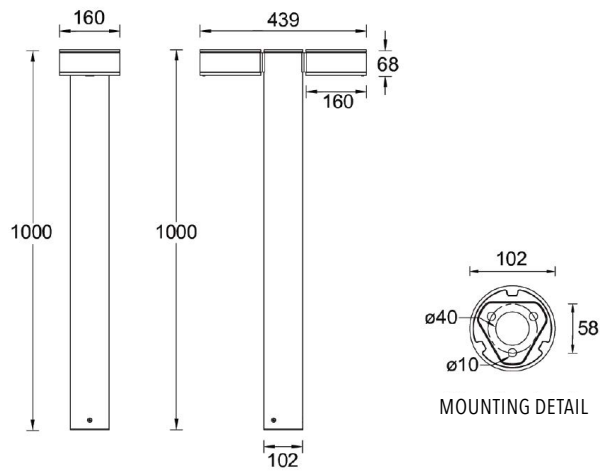

## Product description

Ø102 - 1000 mm - 2 sides - Round

## Luminaire structure

- Die-cast aluminium housing
- Extruded aluminium column
- Pre-treated before powder coating ensuring high corrosion resistance
- Single cable entry
- One IP68 connector supplied with 0.2 m of 3x1.0 sqmm outdoor cable
- Stainless steel fasteners in grade 304 with zinc flake coating (ZFC)
- Durable silicone rubber gasket
- Clear toughened glass
- Integral control gear

## Technical information

Light source	2 x 1 COB
Light source type	COB
Dimming type	DALI, On/Off
Material	Aluminium
Weight	7.0 kg
Operating temperature	-20°C to 40°C

Luminaire	
Power	30 W
Lumen	2210 - 2238 lm
Efficacy	74 - 75 lm/W
CCT / CRI	3000K CRI80, 4000K CRI80
Drive current	350 mA
Driver option	Integral control gear
Driver	Constant current (CC)
Input voltage	220-240 V 50/60 Hz

Optic	VW [74°]
MacAdam Ellipse	3 SDCM
Lifetime L90B10 (hrs)	55,000

JET 58 (JE-10583)

Product variants

HOW TO SPECIFY

LIGA	-	JE-10583	-	350	-	VW	-	8030	-	ND	-	01
		MODEL	OUTPUT		DISTRIBUTION		CRI/CCT		DIMMING		COLOUR FINISH	
		JE-10583	350.30W		VW		8030		ND		01 BLACK	
							8040		DALI		02 DARK GREY	
											03 WHITE	
											05 MATT SILVER	
											06 BRONZE	
											S - SPECIAL FINISH	