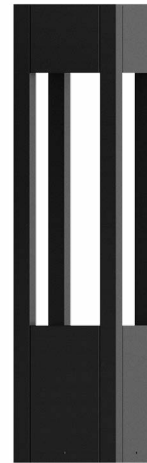

**VANCOUVER 34 (VA-10061)**

**Product description**

240x240 mm - 1000 mm - No decorative pattern

**Luminaire structure**

- Die-cast aluminium housing and frame
- Extruded aluminium column
- Pre-treated before powder coating ensuring high corrosion resistance
- Single cable entry
- One IP68 connector supplied with 0.2 m of 3x1.0 sqmm outdoor cable
- Stainless steel fasteners in grade 304 with zinc flake coating (ZFC)
- Durable silicone rubber gasket
- High-efficiency optical reflector
- Clear toughened glass
- Integral control gear

**Light symbol**

G

**Product colour**

**Special finishes upon request**

**Technical information**

Light source	1 COB
Light source type	COB
Dimming type	DALI, On/Off
Material	Aluminium
Weight	11 kg
Operating temperature	-20°C to 40°C

<b>Luminaire</b>	
Power	21 W
Lumen	1461 - 1571 lm
Efficacy	70 - 75 lm/W
CCT / CRI	3000K CRI80, 4000K CRI80
Drive current	500 mA
Driver option	Integral control gear
Driver	Constant current (CC)
Input voltage	220-240 V 50/60 Hz

Optic	G [134°]
MacAdam Ellipse	3 SDCM
Lifetime L90B10 (hrs)	61,000

**VANCOUVER 34 (VA-10061)**

Product variants

HOW TO SPECIFY

LIGA	-	VA-10061	-	500	-	G	-	8030	-	ND	-	01
MODEL	OUTPUT	DISTRIBUTION	CRI/CCT	DIMMING	COLOUR FINISH							
VA-10061	500 21W	G	8030	ND	01 BLACK							
			8040	DALI	02 DARK GREY							
					03 WHITE							
					05 MATT SILVER							
					06 BRONZE							
					S - SPECIAL FINISH							