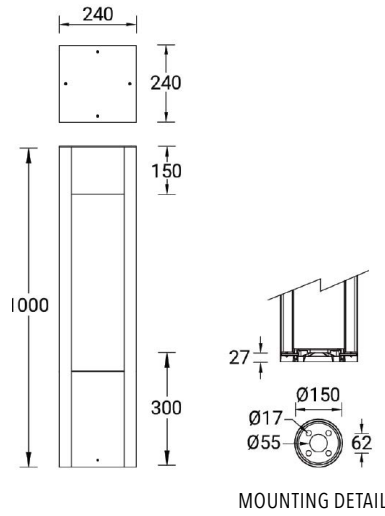

VANCOUVER 34 (VA-10061)

Product variants

HOW TO SPECIFY

LIGA	-	VA-10061	-	500	-	G	-	8030	-	ND	-	01
MODEL	OUTPUT	DISTRIBUTION	CRI/CCT	DIMMING	COLOUR FINISH							
VA-10061	500 21W	G	8030	ND	01 BLACK							
			8040	DALI	02 DARK GREY							
					03 WHITE							
					05 MATT SILVER							
					06 BRONZE							
					S - SPECIAL FINISH							

Accessories