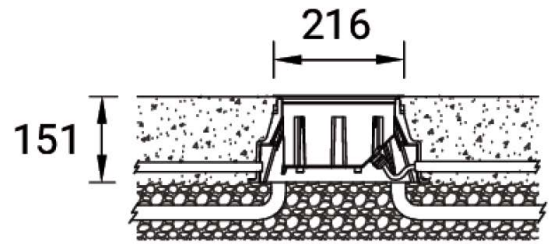

KIOS 3 (KI-60741)

Product variants

HOW TO SPECIFY

LIGA	-	KI-60741	-	500	-	W	-	8030	-	ND	-	00
		MODEL		OUTPUT		DISTRIBUTION		CRI/CCT		DIMMING		COLOUR FINISH
		KI-60741		500 12W		N		8030		ND		00 STAINLESS STEEL
						M		8040		DALI		
						W						

Accessories

Anti slip glass
LIGA-A61212

Connector IP68
LIGA-A62591