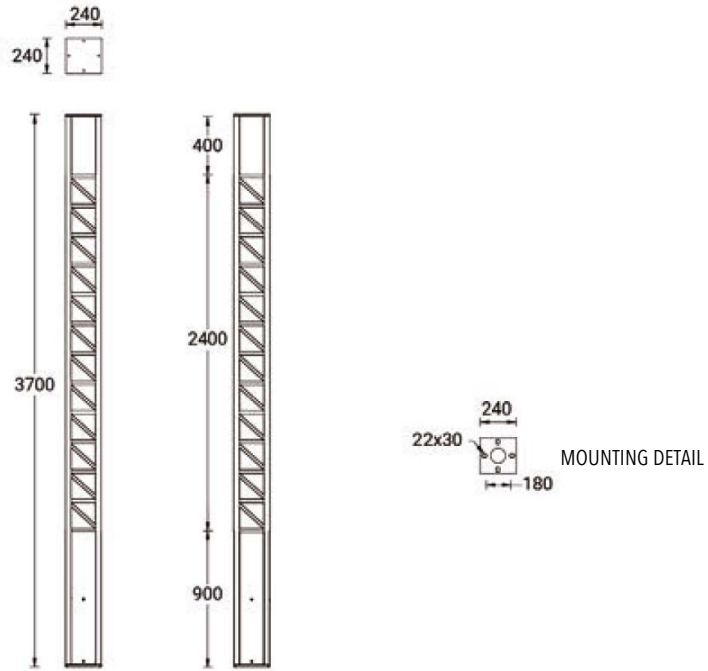

VANCOUVER 23 (VA-20181)

Product variants

HOW TO SPECIFY

MODEL	OUTPUT	DISTRIBUTION	CRI/CCT	DIMMING	COLOUR FINISH
VA-20181	500.33W	E	RGBW30	DMX	01 BLACK
		N	RGBW40	DMX/RDM	02 DARK GREY
		M			03 WHITE
					05 MATT SILVER
					06 BRONZE
					S - SPECIAL FINISH

LIGA - VA-20181 - 500 - E - RGBW30 - DMX/RDM - 01

Accessories