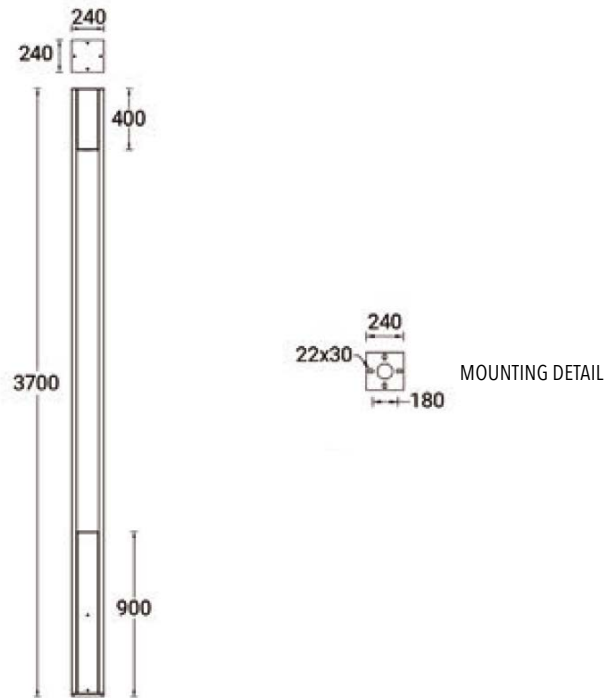

VANCOUVER 20 (VA-20151)

Product variants

HOW TO SPECIFY

LIGA - VA-20151 - 500 - E - RGBW30 - DMX/RDM - 01						
MODEL	OUTPUT	DISTRIBUTION	CRI/CCT	DIMMING	COLOUR FINISH	
VA-20151	500.33W	E	RGBW30	DMX	01 BLACK	
		N	RGBW40	DMX/RDM	02 DARK GREY	
					03 WHITE	
					05 MATT SILVER	
		M			06 BRONZE	
				S - SPECIAL FINISH		

Accessories