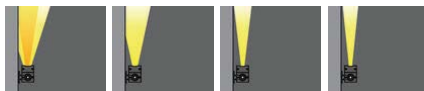

**LIGHTALK 7 (LA-30013)**

**Product description**

With driver - Constant current (CC)  
500 mA - 610 mm - Class I - RGBW

**Luminaire structure**

- Die-cast aluminium end-caps
- Extruded aluminium housing and sheet aluminium front frame
- Pre-treated before powder coating ensuring high corrosion resistance
- Four IP68 connectors supplied with 2x0.2 m of 3x1.0 sqmm outdoor cable and 2x0.2 m of 2x0.5 sqmm outdoor shielded cable for LA-30013
- Stainless steel fasteners in grade 304 with zinc flake coating (ZFC)
- Durable silicone rubber gasket
- Clear toughened glass
- Integral control gear

**Light symbol**

E M N VN

W

**Product colour**

01-Black (RAL 9011) 02-Dark Grey (RAL 7043) 03-White (RAL 9003) 05-Matt Silver (RAL 9006)

06-Bronze (RAL 6014)

**Special finishes upon request**

SU01-Concrete Urban SU02-Softscape Urban SU03-Stone Urban SU04-Corten Urban

Optic	E [16° x 35°], M [24°], N [13°], VN [10°], W [43°]
MacAdam Ellipse	7 SDCM
Lifetime L90B10 (hrs)	50,000
Lifetime L80B10 (hrs)	68,000
Lifetime L80B50 (hrs)	100,000

Product variants

HOW TO SPECIFY

LIGA - LA-30013 - 500 - M - RGBW30 - DMX/RDM - 01						
MODEL	OUTPUT	DISTRIBUTION	CRI/CCT	DIMMING	COLOUR FINISH	
LA-30013	500 33W	E	RGBW30	DMX	01 BLACK	
		M	RGBW40	DMX/RDM	02 DARK GREY	
		N			03 WHITE	
		VN			05 MATT SILVER	
		W			06 BRONZE	
						S - SPECIAL FINISH