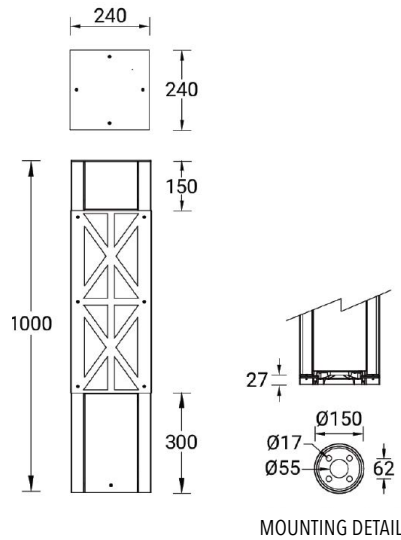

VANCOUVER 12 (VA-10031)

Product variants

HOW TO SPECIFY

LIGA	-	VA-10031	-	500	-	G	-	8030	-	ND	-	01
MODEL	OUTPUT	DISTRIBUTION	CRI/CCT	DIMMING	COLOUR FINISH							
VA-10031	500 21W	G	8030	ND	01 BLACK							
			8040	DALI	02 DARK GREY							
					03 WHITE							
					05 MATT SILVER							
					06 BRONZE							
					S - SPECIAL FINISH							

Accessories