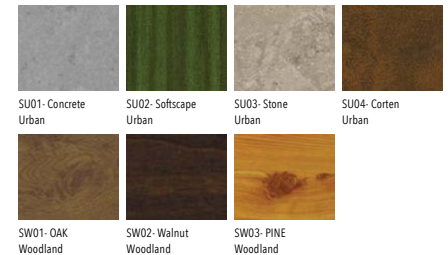

Special finishes upon request

Technical information

Light source	1 COB
Light source type	COB
Dimming type	DALI, On/Off
Material	Aluminium
Weight	11 kg
Operating temperature	-20°C to 40°C

Luminaire	
Power	15 W
Lumen	1007 - 1083 lm
Efficacy	67 - 72 lm/W
CCT / CRI	3000K CRI80, 4000K CRI80
Drive current	350 mA
Driver option	Integral control gear
Driver	Constant current (CC)
Input voltage	220-240 V 50/60 Hz

Optic	G [143°]
MacAdam Ellipse	3 SDCM
Lifetime L90B10 (hrs)	61,000