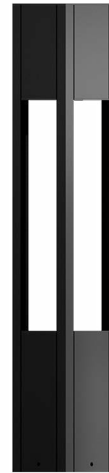

VANCOUVER 33 (VA-10051)

Product description

160x160 mm - 1000 mm - No decorative pattern

Luminaire structure

- Die-cast aluminium housing and frame
- Extruded aluminium column
- Pre-treated before powder coating ensuring high corrosion resistance
- Single cable entry
- One IP68 connector supplied with 0.2 m of 3x1.0 sqmm outdoor cable
- Stainless steel fasteners in grade 304 with zinc flake coating (ZFC)
- Durable silicone rubber gasket
- High-efficiency optical reflector
- Clear toughened glass
- Integral control gear

Light symbol

G

Product colour

Special finishes upon request

Technical information

Light source	1 COB
Light source type	COB
Dimming type	DALI, On/Off
Material	Aluminium
Weight	11 kg
Operating temperature	-20°C to 40°C

Luminaire	
Power	15 W
Lumen	1007 - 1083 lm
Efficacy	67 - 72 lm/W
CCT / CRI	3000K CRI80, 4000K CRI80
Drive current	350 mA
Driver option	Integral control gear
Driver	Constant current (CC)
Input voltage	220-240 V 50/60 Hz