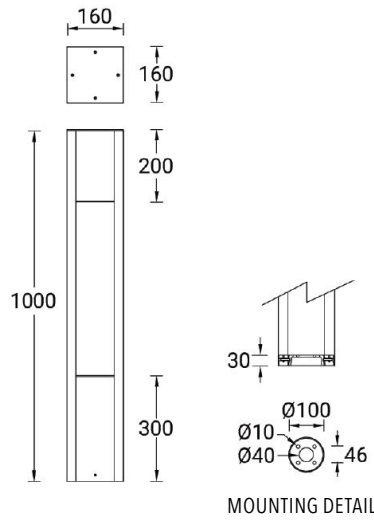

VANCOUVER 33 (VA-10051)

Product variants

HOW TO SPECIFY

LIGA	-	VA-10051	-	350	-	G	-	8030	-	ND	-	01
MODEL	OUTPUT	DISTRIBUTION	CRI/CCT	DIMMING	COLOUR FINISH							
VA-10051	350 15W	G	8030	ND	01 BLACK							
			8040	DALI	02 DARK GREY							
					03 WHITE							
					05 MATT SILVER							
					06 BRONZE							
					S - SPECIAL FINISH							

Accessories