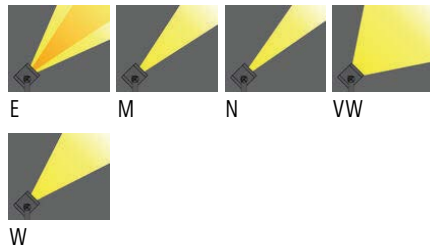

LADOR 3 (LD-50022)

Product description

Integral control gear - 120x120 mm
Class I - RGBW

Luminaire structure

- Die-cast aluminium housing
- Thermal heat dissipation body
- Pre-treated before powder coating ensuring high corrosion resistance
- Single cable entry
- One IP68 connector supplied with 0.2 m of 8x0.5 sqmm outdoor cable for LD-50022
- Stainless steel fasteners in grade 304 with zinc flake coating (ZFC)
- Durable silicone rubber gasket
- High-efficiency PMMA lens
- Clear toughened glass
- Integral control gear

Light symbol

Product colour

Special finishes upon request

Technical information

Light source	9 LED
Light source type	LED
Dimming type	DMX, DMX/RDM
Material	Aluminium
Weight	2 kg
Operating temperature	-20°C to 40°C