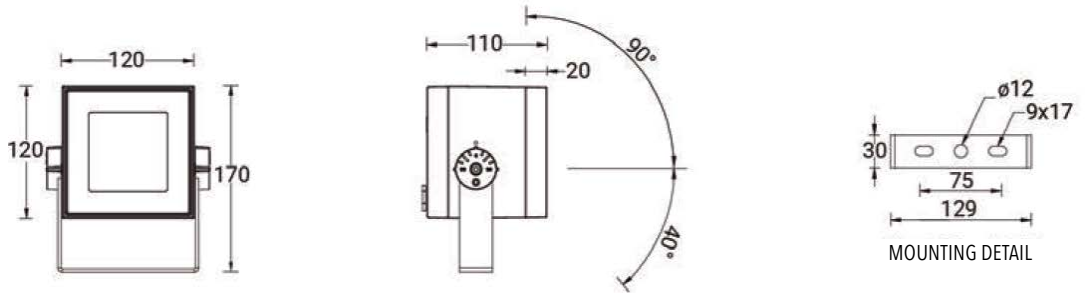

LADOR 3 (LD-50022)

Product variants

HOW TO SPECIFY

LIGA	-	LD-50022	-	M	-	RGBW30	-	DMX	-	01
MODEL	DISTRIBUTION	CRI/CCT	DIMMING	COLOUR FINISH						
LD-50022	E	RGBW30	DMX	01 BLACK						
	M	RGBW40	DMX/RDM	02 DARK GREY						
	N			03 WHITE						
	VW			05 MATT SILVER						
	W			06 BRONZE						
				S - SPECIAL FINISH