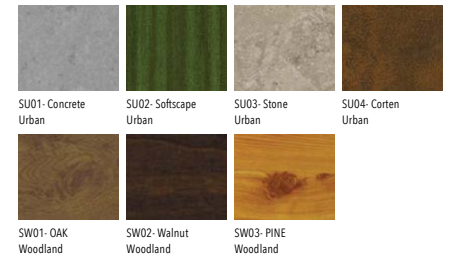

Special finishes upon request

Technical information

Light source	9 LED
Light source type	LED
Dimming type	DMX, DMX/RDM
Material	Aluminium
Weight	2 kg
Operating temperature	-20°C to 40°C

Luminaire	
Power	22 W
Lumen	853 - 1133 lm
Efficacy	39 - 52 lm/W
CCT / CRI	RGBW30, RGBW40
Drive current	700 mA
Driver option	Integral control gear
Driver	Constant voltage (CV)
Input voltage	220-240 V 50/60 Hz

Optic	E [43°x11°], M [17°], N [8°] VW [65°], W [26°]
Bug	B1-U0-G0
ULR	0%
ULOR	0%
CIE flux code n°3	100