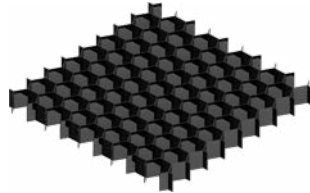

Honeycomb louvre
LIGA-A52021