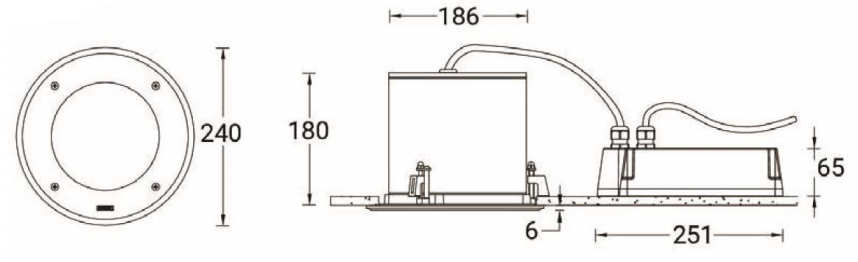

Optic	AS [46°x56°]
Bug	B2-U0-G0
ULR	0%
ULOR	0%
CIE flux code n°3	99
MacAdam Ellipse	3 SDCM
Lifetime L90B10 (hrs)	55,000

ROBUST 2 (RO-80488-S)

Product variants

HOW TO SPECIFY

LIGA	-	RO-80488-S	-	1050	-	AS	-	8030	-	ND	-	00
		MODEL		OUTPUT		DISTRIBUTION		CRI/CCT		DIMMING		COLOUR FINISH
		RO-80488-S		1050 42W		AS		8030		ND		00 STAINLESS STEEL
								8040		DALI		