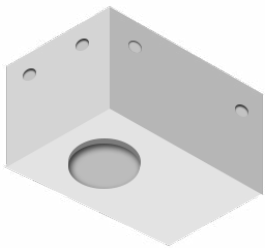

Accessories

Concrete box modification upon request
LIGA-CONCRETE-BOX