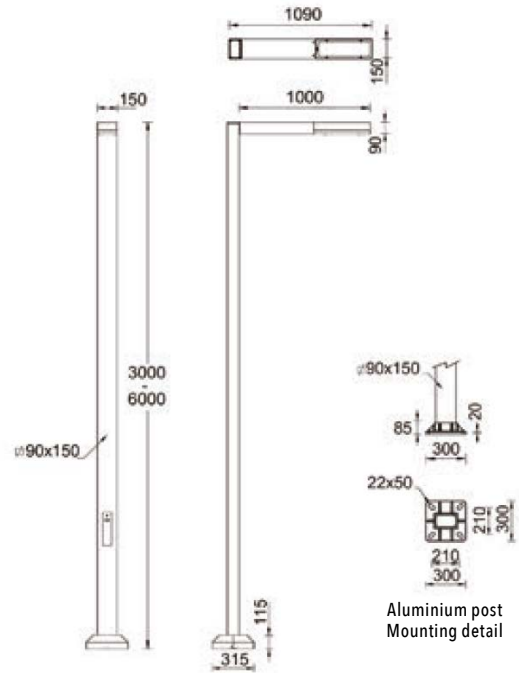

LIGHT LINEAR PT 4 (LI-21291)

Product description

1 side - Supplied with specific square, straight aluminium pole - Height options: 3,4,5,6 m

Luminaire structure

- Die-cast aluminium housing
- Extruded aluminium column
- Pre-treated before powder coating ensuring high corrosion resistance
- Stainless steel fasteners in grade 304 with zinc flake coating (ZFC)
- Durable silicone rubber gasket
- Clear toughened glass
- Integral control gear
- Maximum wind load resistance is 100 km/h
- Surge protection 10kV

Light symbol

Product colour

Special finishes upon request

Technical information

Light source	4 x 12 LED
Light source type	LED
Dimming type	DALI, On/Off
Material	Aluminium
Weight	31.5 kg
Operating temperature	-20°C to 50°C

Optic	T2 [143°x56°], T3 [142°x70°], T4 [100°x76°], LA01 [151°x65°]
Bug	B1-U0-G1, B2-U0-G2
ULR	0%
ULOR	0%
CIE flux code n°3	98, 97
MacAdam Ellipse	3 SDCM
Lifetime L90B10 (hrs)	90,000
Lifetime L80B10 (hrs)	90,000
Lifetime L80B50 (hrs)	90,000

Accessories

3 m - Square, straight aluminium pole for LIGHT LINEAR PT - 1 side
LIGA-APC130090-PT4-LI-21291

4 m - Square, straight aluminium pole for LIGHT LINEAR PT - 1 side
LIGA-APC140090-PT4-LI-21291

5 m - Square, straight aluminium pole for LIGHT LINEAR PT - 1 side
LIGA-APC150090-PT4-LI-21291