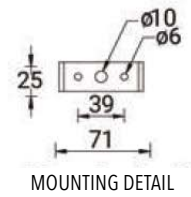

LADOR 1 (LD-50002)

Product variants

HOW TO SPECIFY

LIGA	-	LD-50002	-	M	-	RGBW30	-	DMX	-	01
MODEL	DISTRIBUTION	CRI/CCT	DIMMING	COLOUR FINISH						
LD-50002	M	RGBW30	DMX	01 BLACK						
		RGBW30	DMX/RDM	02 DARK GREY						
				03 WHITE						
				05 MATT SILVER						
				06 BRONZE						
				S - SPECIAL FINISH