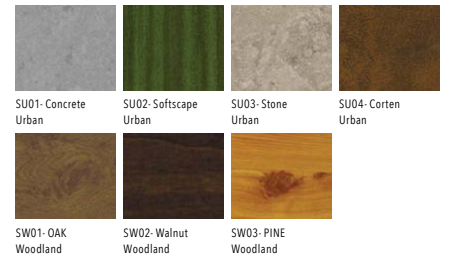

Special finishes upon request

Technical information

Light source	1 LED
Light source type	LED
Dimming type	DMX, DMX/RDM
Material	Aluminium
Weight	0.7 kg
Operating temperature	-20°C to 40°C

Luminaire	
Power	4 W
Lumen	166 - 170 lm
Efficacy	42 - 42 lm/W
CCT / CRI	RGBW30, RGBW40
Drive current	24 VDC
Driver option	Remote driver (included)
Driver	Constant voltage (CV) 24V
Input voltage	24 VDC

Optic	M [34°]