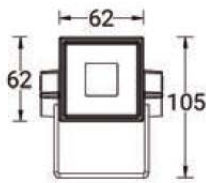

LADOR 1 (LD-50002)

Product variants

HOW TO SPECIFY

LIGA	-	LD-50002	-	M	-	RGBW30	-	DMX	-	01
MODEL	DISTRIBUTION	CRI/CCT	DIMMING	COLOUR FINISH						
LD-50002	M	RGBW30	DMX	01 BLACK						
		RGBW30	DMX/RDM	02 DARK GREY						
				03 WHITE						
				05 MATT SILVER						
				06 BRONZE						
				S - SPECIAL FINISH