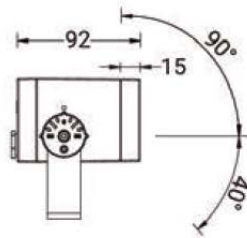

LADOR 1 (LD-50002)

Product variants

HOW TO SPECIFY

LIGA	-	LD-50002	-	M	-	RGBW30	-	DMX	-	01
MODEL	DISTRIBUTION	CRI/CCT	DIMMING	COLOUR FINISH						
LD-50002	M	RGBW30	DMX	01 BLACK						
		RGBW30	DMX/RDM	02 DARK GREY						
				03 WHITE						
				05 MATT SILVER						
				06 BRONZE						
				S - SPECIAL FINISH