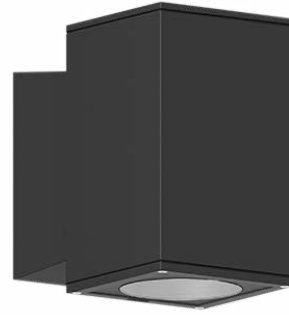

JET 54 (JE-30403)

Product description

160x160 mm - 263 mm - Down (Optic)
& Up (Optic 2nd) - Square - RGBW

Luminaire structure

- Die-cast aluminium housing
- Pre-treated before powder coating ensuring high corrosion resistance
- Supplied with 200mm power cable, 200mm DMX Input and 200mm DMX Output cables - IP67 Connectors not included
- Stainless steel fasteners in grade 304 with zinc flake coating (ZFC)
- Durable silicone rubber gasket
- High-efficiency optical reflector
- Clear toughened glass
- Integral control gear
- Optional surface mounting box for easy wiring or conduit connection when wiring from behind is not possible

Light symbol

Product colour

Special finishes upon request

Technical information

Light source	7 & 7 LED
Light source type	LED
Dimming type	DMX,DMX/RDM
Material	Aluminium
Weight	6.7 kg
Operating temperature	-20°C to 40°C

Optic	E [26° x 48°], M [35°], N [21°]
Optic (Up)	E [26° x 48°], M [35°], N [21°]

JET 54 (JE-30403)

Product variants

HOW TO SPECIFY

LIGA	-	JE-30403	-	350	-	M	-	N	-	RGBW30	-	DMX	-	01
MODEL	OUTPUT	DISTRIBUTION		CRI/CCT	DIMMING	COLOUR FINISH								
DOWN-UP														
JE-30403	350 66W	E	E	RGBW30	DMX	01 BLACK								
		M	M	RGBW40	DMX/RDM	02 DARK GREY								
		N	N	RGBW65		03 WHITE								
						05 MATT SILVER								
						06 BRONZE								
						S- SPECIAL FINISH								