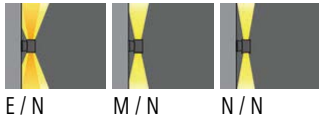

JET 54 (JE-30403)

Product description

160x160 mm - 263 mm - Down (Optic)
& Up (Optic 2nd) - Square - RGBW

Luminaire structure

- Die-cast aluminium housing
- Pre-treated before powder coating ensuring high corrosion resistance
- Supplied with 200mm power cable, 200mm DMX Input and 200mm DMX Output cables - IP67 Connectors not included
- Stainless steel fasteners in grade 304 with zinc flake coating (ZFC)
- Durable silicone rubber gasket
- High-efficiency optical reflector
- Clear toughened glass
- Integral control gear
- Optional surface mounting box for easy wiring or conduit connection when wiring from behind is not possible

Light symbol

Product colour

Special finishes upon request

Technical information

Light source	7 & 7 LED
Light source type	LED
Dimming type	DMX,DMX/RDM
Material	Aluminium
Weight	6.7 kg
Operating temperature	-20°C to 40°C

Optic	E [26° x 48°], M [35°], N [21°]
Optic (Up)	E [26° x 48°], M [35°], N [21°]

JET 54 (JE-30403)

Product variants

HOW TO SPECIFY

LIGA	-	JE-30403	-	350	-	M	-	N	-	RGBW30	-	DMX	-	01
MODEL	OUTPUT	DISTRIBUTION		CRI/CCT	DIMMING	COLOUR FINISH								
DOWN-UP														
JE-30403	350 66W	E	E	RGBW30	DMX	01 BLACK								
		M	M	RGBW40	DMX/RDM	02 DARK GREY								
		N	N	RGBW65		03 WHITE								
						05 MATT SILVER								
						06 BRONZE								
						S- SPECIAL FINISH								