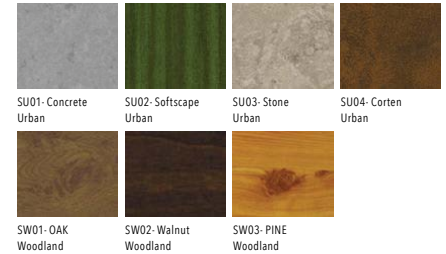

Special finishes upon request

Technical information

Light source	7 & 7 LED
Light source type	LED
Dimming type	DMX,DMX/RDM
Material	Aluminium
Weight	6.7 kg
Operating temperature	-20°C to 40°C

Luminaire	
Power	66 W
Lumen	2238 - 2858 lm
Efficacy	34 - 43 lm/W
CCT / CRI	RGBW30, RGBW40, RGBW65
Drive current	350 mA
Driver option	Integral control gear
Driver	Constant current (CC)
Input voltage	220-240 V 50/60 Hz

Optic	E [26° x 48°], M [35°], N [21°]
Optic (Up)	E [26° x 48°], M [35°], N [21°]