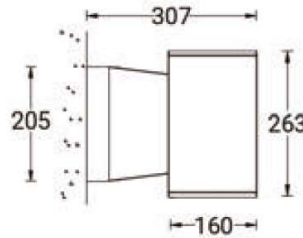

JET 54 (JE-30403)

Product description

160x160 mm - 263 mm - Down (Optic)
& Up (Optic 2nd) - Square - RGBW

Luminaire structure

- Die-cast aluminium housing
- Pre-treated before powder coating ensuring high corrosion resistance
- Supplied with 200mm power cable, 200mm DMX Input and 200mm DMX Output cables - IP67 Connectors not included
- Stainless steel fasteners in grade 304 with zinc flake coating (ZFC)
- Durable silicone rubber gasket
- High-efficiency optical reflector
- Clear toughened glass
- Integral control gear
- Optional surface mounting box for easy wiring or conduit connection when wiring from behind is not possible

Light symbol

Product colour

Special finishes upon request

Technical information

Light source	7 & 7 LED
Light source type	LED
Dimming type	DMX,DMX/RDM
Material	Aluminium
Weight	6.7 kg
Operating temperature	-20°C to 40°C

Luminaire	
Power	66 W
Lumen	2238 - 2858 lm
Efficacy	34 - 43 lm/W
CCT / CRI	RGBW30, RGBW40, RGBW65
Drive current	350 mA
Driver option	Integral control gear
Driver	Constant current (CC)
Input voltage	220-240 V 50/60 Hz

Optic	E [26° x 48°], M [35°], N [21°]
Optic (Up)	E [26° x 48°], M [35°], N [21°]

JET 54 (JE-30403)

Product variants

HOW TO SPECIFY

LIGA	-	JE-30403	-	350	-	M	-	N	-	RGBW30	-	DMX	-	01
MODEL	OUTPUT	DISTRIBUTION		CRI/CCT	DIMMING	COLOUR FINISH								
DOWN-UP														
JE-30403	350 66W	E	E	RGBW30	DMX	01 BLACK								
		M	M	RGBW40	DMX/RDM	02 DARK GREY								
		N	N	RGBW65		03 WHITE								
						05 MATT SILVER								
						06 BRONZE								
						S- SPECIAL FINISH								