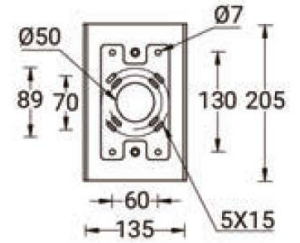

JET 54 (JE-30403)

Product description

160x160 mm - 263 mm - Down (Optic)
& Up (Optic 2nd) - Square - RGBW

Luminaire structure

- Die-cast aluminium housing
- Pre-treated before powder coating ensuring high corrosion resistance
- Supplied with 200mm power cable, 200mm DMX Input and 200mm DMX Output cables - IP67 Connectors not included
- Stainless steel fasteners in grade 304 with zinc flake coating (ZFC)
- Durable silicone rubber gasket
- High-efficiency optical reflector
- Clear toughened glass
- Integral control gear
- Optional surface mounting box for easy wiring or conduit connection when wiring from behind is not possible

Light symbol

Product colour

Special finishes upon request

Technical information

Light source	7 & 7 LED
Light source type	LED
Dimming type	DMX,DMX/RDM
Material	Aluminium
Weight	6.7 kg
Operating temperature	-20°C to 40°C

Luminaire	
Power	66 W
Lumen	2238 - 2858 lm
Efficacy	34 - 43 lm/W
CCT / CRI	RGBW30, RGBW40, RGBW65
Drive current	350 mA
Driver option	Integral control gear
Driver	Constant current (CC)
Input voltage	220-240 V 50/60 Hz

Optic	E [26° x 48°], M [35°], N [21°]
Optic (Up)	E [26° x 48°], M [35°], N [21°]

JET 54 (JE-30403)

Product variants

HOW TO SPECIFY

LIGA	-	JE-30403	-	350	-	M	-	N	-	RGBW30	-	DMX	-	01
MODEL	OUTPUT	DISTRIBUTION		CRI/CCT	DIMMING	COLOUR FINISH								
DOWN-UP														
JE-30403	350 66W	E	E	RGBW30	DMX	01 BLACK								
		M	M	RGBW40	DMX/RDM	02 DARK GREY								
		N	N	RGBW65		03 WHITE								
						05 MATT SILVER								
						06 BRONZE								
						S- SPECIAL FINISH								