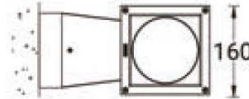

JET 54 (JE-30403)

Product description

160x160 mm - 263 mm - Down (Optic)
& Up (Optic 2nd) - Square - RGBW

Luminaire structure

- Die-cast aluminium housing
- Pre-treated before powder coating ensuring high corrosion resistance
- Supplied with 200mm power cable, 200mm DMX Input and 200mm DMX Output cables - IP67 Connectors not included
- Stainless steel fasteners in grade 304 with zinc flake coating (ZFC)
- Durable silicone rubber gasket
- High-efficiency optical reflector
- Clear toughened glass
- Integral control gear
- Optional surface mounting box for easy wiring or conduit connection when wiring from behind is not possible

Optic	E [26° x 48°], M [35°], N [21°]
Optic (Up)	E [26° x 48°], M [35°], N [21°]

JET 54 (JE-30403)

Product variants

HOW TO SPECIFY

LIGA	-	JE-30403	-	350	-	M	-	N	-	RGBW30	-	DMX	-	01
MODEL	OUTPUT	DISTRIBUTION		CRI/CCT	DIMMING	COLOUR FINISH								
DOWN-UP														
JE-30403	350 66W	E	E	RGBW30	DMX	01 BLACK								
		M	M	RGBW40	DMX/RDM	02 DARK GREY								
		N	N	RGBW65		03 WHITE								
						05 MATT SILVER								
						06 BRONZE								
						S- SPECIAL FINISH								