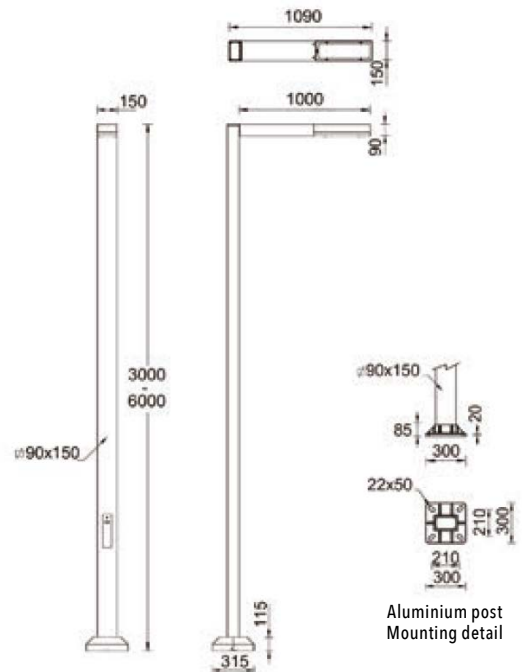

LIGHT LINEAR PT 3 (LI-21171)

Product variants

HOW TO SPECIFY

MODEL	OUTPUT	DISTRIBUTION	CRI/CCT	DIMMING	COLOUR FINISH
LI-21171	350 27W	T2	8030	ND	01 BLACK
	700 54W	T3	8040	DALI	02 DARK GREY
		T4			03 WHITE
		LA01			05 MATT SILVER
					06 BRONZE
					S - SPECIAL FINISH

Accessories

Internal cable support for pole 3 m
LIGA-A23991

Internal cable support for pole 4 m
LIGA-A24091