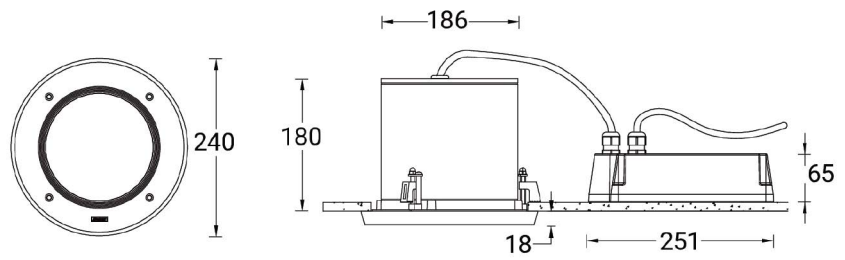

Light symbol

AS

Product colour

Special finishes upon request

Technical information

Light source	1 COB
Light source type	COB
Dimming type	DALI, On/Off
Material	Aluminium
Weight	3.6 kg
Operating temperature	-20°C to 40°C

Optic	AS [46°x56°]
Bug	B1-U0-G0
ULR	0%
ULOR	0%
CIE flux code n°3	100
MacAdam Ellipse	3 SDCM
Lifetime L90B10 (hrs)	55,000

ROBUST 1 (RO-80477-A)

Product variants

HOW TO SPECIFY

LIGA	-	RO-80477-A	-	700	-	AS	-	8030	-	ND	-	01
		MODEL		OUTPUT		DISTRIBUTION		CRI/CCT		DIMMING		COLOUR FINISH
		RO-80477-A		700 29W		AS		8030		ND		01 BLACK
								8040		DALI		02 DARK GREY
												03 WHITE
												05 MATT SILVER
												06 BRONZE
												S - SPECIAL FINISH