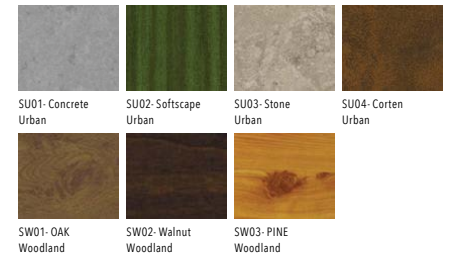

Special finishes upon request

Technical information

Light source	1 COB
Light source type	COB
Dimming type	DALI, On/Off
Material	Aluminium
Weight	3.6 kg
Operating temperature	-20°C to 40°C

Luminaire	
Power	29 W
Lumen	2535 - 2566 lm
Efficacy	87 - 88 lm/W
CCT / CRI	3000K CRI80, 4000K CRI80
Drive current	700 mA
Driver option	Remote driver (included)
Driver	Constant current (CC)
Input voltage	220-240 V 50/60 Hz

Optic	AS [46°x56°]
Bug	B1-U0-G0
ULR	0%
ULOR	0%
CIE flux code n°3	100
MacAdam Ellipse	3 SDCM
Lifetime L90B10 (hrs)	55,000