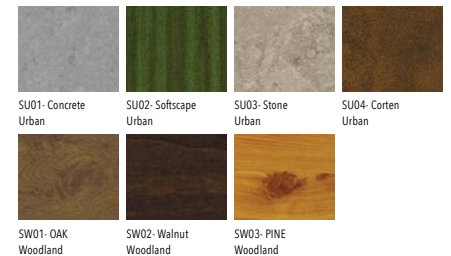

Special finishes upon request

Technical information

Light source	4 LED
Light source type	LED
Dimming type	DMX, DMX/RDM
Material	Aluminium
Weight	1 kg
Operating temperature	-20°C to 40°C

Luminaire	
Power	10W
Lumen	406 - 520 lm
Efficacy	41 - 52 lm/W
CCT / CRI	RGBW30, RGBW40
Drive current	24 VDC
Driver option	Remote driver (included)
Driver	Constant voltage (CV) 24V
Input voltage	24 VDC

Optic	E [43°x11°], M [17°] N [8°], VW [65°], W [26°]
Bug	B1-U0-G0
ULR	0%
ULOR	0%
CIE flux code n°3	100
MacAdam Ellipse 5	7 SDCM
Lifetime L90B10 (hrs)	50,000
Lifetime L80B10 (hrs)	68,000
Lifetime L80B50 (hrs)	100,000