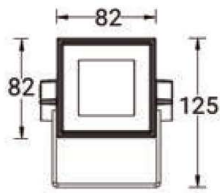

LADOR 2 (LD-50012)

Product variants

HOW TO SPECIFY

MODEL	DISTRIBUTION	CRI/CCT	DIMMING	COLOUR FINISH
LD-50012	E	RGBW30	DMX	01 BLACK
	M	RGBW40	DMX/RDM	02 DARK GREY
	N			03 WHITE
	VW			05 MATT SILVER
	W			06 BRONZE
				S - SPECIAL FINISH