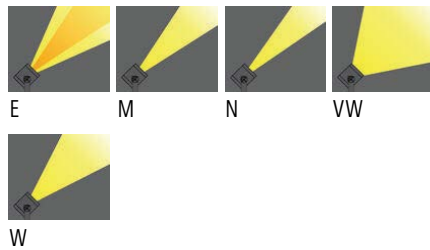

LADOR 2 (LD-50012)

Product description

Constant voltage (CV) 24 V - 82x82 mm
Class III - RGBW

Luminaire structure

- Die-cast aluminium housing
- Thermal heat dissipation body
- Pre-treated before powder coating ensuring high corrosion resistance
- Single cable entry
- One IP68 connector supplied with 0.2 m of 8x0.5 sqmm outdoor cable for LD-50012
- Stainless steel fasteners in grade 304 with zinc flake coating (ZFC)
- Durable silicone rubber gasket
- High-efficiency PMMA lens
- Clear toughened glass
- Remote driver (included)
- Remote box IP-rated is not included for LD-50012

Light symbol

Product colour

Special finishes upon request

Technical information

Light source	4 LED
Light source type	LED
Dimming type	DMX, DMX/RDM
Material	Aluminium
Weight	1 kg
Operating temperature	-20°C to 40°C