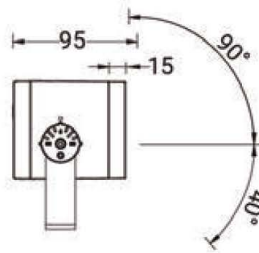

LADOR 2 (LD-50012)

Product variants

HOW TO SPECIFY

MODEL	DISTRIBUTION	CRI/CCT	DIMMING	COLOUR FINISH
LD-50012	E	RGBW30	DMX	01 BLACK
	M	RGBW40	DMX/RDM	02 DARK GREY
	N			03 WHITE
	VW			05 MATT SILVER
	W			06 BRONZE
				S - SPECIAL FINISH