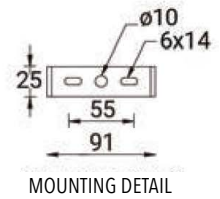

LADOR 2 (LD-50012)

Product variants

HOW TO SPECIFY

MODEL	DISTRIBUTION	CRI/CCT	DIMMING	COLOUR FINISH
LD-50012	E	RGBW30	DMX	01 BLACK
	M	RGBW40	DMX/RDM	02 DARK GREY
	N			03 WHITE
	VW			05 MATT SILVER
	W			06 BRONZE
				S - SPECIAL FINISH