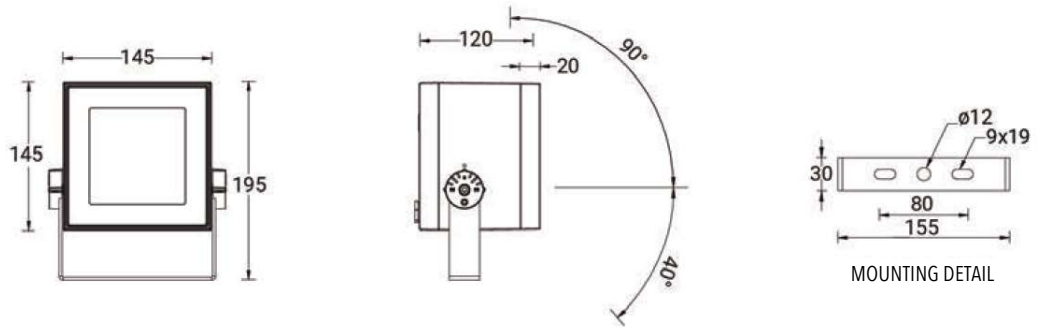

LADOR 4 (LD-50031)

Product variants

HOW TO SPECIFY

LIGA - LD-50031 - 700 - E - 8030 - ND - 01						
MODEL	OUTPUT	DISTRIBUTION	CRI/CCT	DIMMING	COLOUR FINISH	
LD-50031	700 35W	E	8030	ND	01 BLACK	
		M	8040	DALI	02 DARK GREY	
		N	TW		03 WHITE	
		VW			05 MATT SILVER	
		W			06 BRONZE	
					S - SPECIAL FINISH