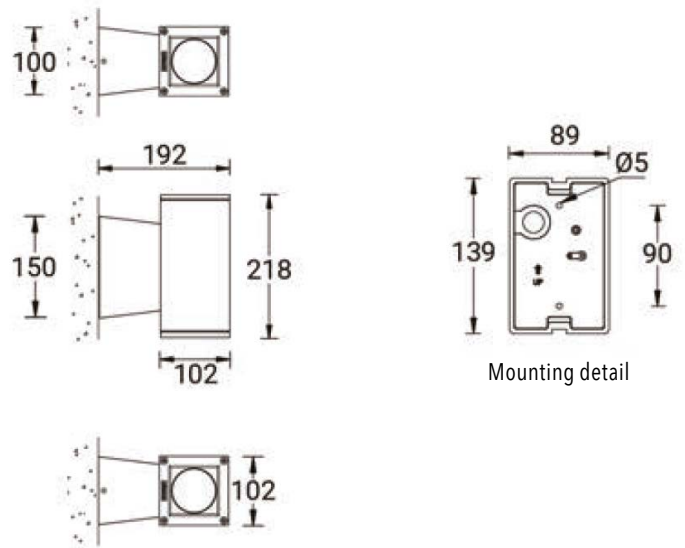

JET 32 (JE-30371)

Product variants

HOW TO SPECIFY

LIGA	-	JE-30371	-	350	-	N	-	8030	-	ND	-	01
MODEL	OUTPUT	DISTRIBUTION	CRI/CCT	DIMMING	COLOUR FINISH							
JE-30371	350 14W	M	8030	ND	01 BLACK							
		N	8040	DALI	02 DARK GREY							
		VW			03 WHITE							
		W			05 MATT SILVER							
					06 BRONZE							
					S- SPECIAL FINISH							

Accessories