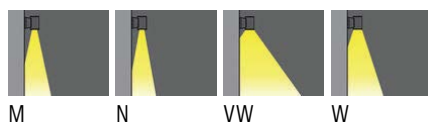

Product description

102x102 mm - 218 mm - Down - Square

Luminaire structure

- Die-cast aluminium housing
- Pre-treated before powder coating ensuring high corrosion resistance
- Single cable entry
- Stainless steel fasteners in grade 304 with zinc flake coating (ZFC)
- Durable silicone rubber gasket
- High-efficiency optical reflector
- Clear toughened glass
- Integral control gear
- Optional surface mounting box for easy wiring or conduit connection when wiring from behind is not possible

Light symbol

Product colour

Special finishes upon request

Technical information

| | |
|-----------------------|---------------|
| Light source | 1 COB |
| Light source type | COB |
| Dimming type | DALI, On/Off |
| Material | Aluminium |
| Weight | 2.6 kg |
| Operating temperature | -20°C to 40°C |