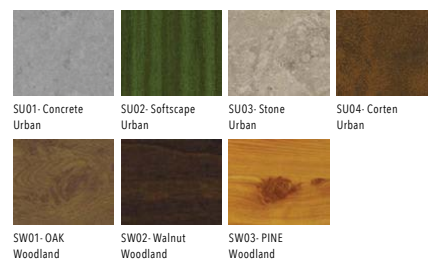

Special finishes upon request

Technical information

Light source	1 COB
Light source type	COB
Dimming type	DALI, On/Off
Material	Aluminium
Weight	2.6 kg
Operating temperature	-20°C to 40°C

Luminaire	
Power	14 W
Lumen	1370 - 1618 lm
Efficacy	98 - 116 lm/W
CCT / CRI	3000K CRI80, 4000K CRI80
Drive current	350 mA
Driver option	Integral control gear
Driver	Constant current (CC)
Input voltage	220-240 V 50/60 Hz

Optic	M [24°], N [18°], VW [72°], W [41°]
Bug	B2-U0-G0, B1-U0-G0
ULR	0%
ULOR	0%
CIE flux code n°3	100
MacAdam Ellipse	3 SDCM
Lifetime L90B10 (hrs)	55,000