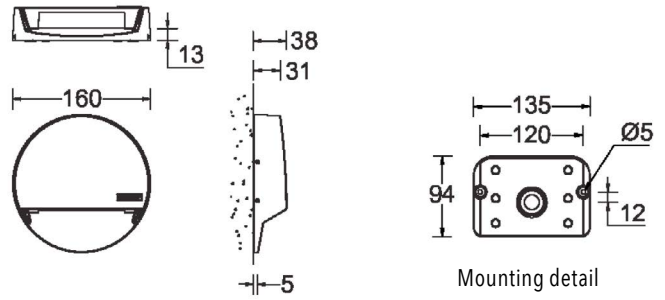

ABACUS 7 (AB-30041)

Product variants

HOW TO SPECIFY

LIGA	-	AB-30041	-	350	-	G	-	8030	-	ND	-	01
MODEL	OUTPUT	DISTRIBUTION	CRI/CCT	DIMMING	COLOUR FINISH							
AB-30041	350 7W	G	8030	ND	01 BLACK							
			8040		02 DARK GREY							
					03 WHITE							
					05 MATT SILVER							
					06 BRONZE							
					S - SPECIAL FINISH