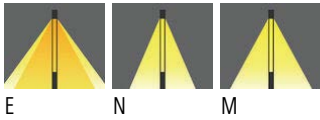

Product description

240x240 mm - 3700 mm

Decorative pattern type 1 - IP66 - RGBW

Luminaire structure

- Die-cast aluminium housing
- Extruded aluminium column
- Pre-treated before powder coating ensuring high corrosion resistance
- Supplied with 300mm power cable 300mm DMX Input and 300mm DMX Output cables. IP Connectors not included
- Stainless steel fasteners in grade 304 with zinc flake coating (ZFC)
- Durable silicone rubber gasket
- High-efficiency optical reflector
- Clear toughened glass
- Integral control gear
- Maximum wind load resistance is 160 km/h
- Surge protection 10kV

Light symbol

E N M

Product colour

01- Black (RAL 9011) 02- Dark Grey (RAL 7043) 03- White (RAL 9003) 05- Matt Silver (RAL 9006)

06- Bronze (RAL 6014)

Special finishes upon request

SU01- Concrete Urban SU02- Softscape Urban SU03- Stone Urban SU04- Corten Urban