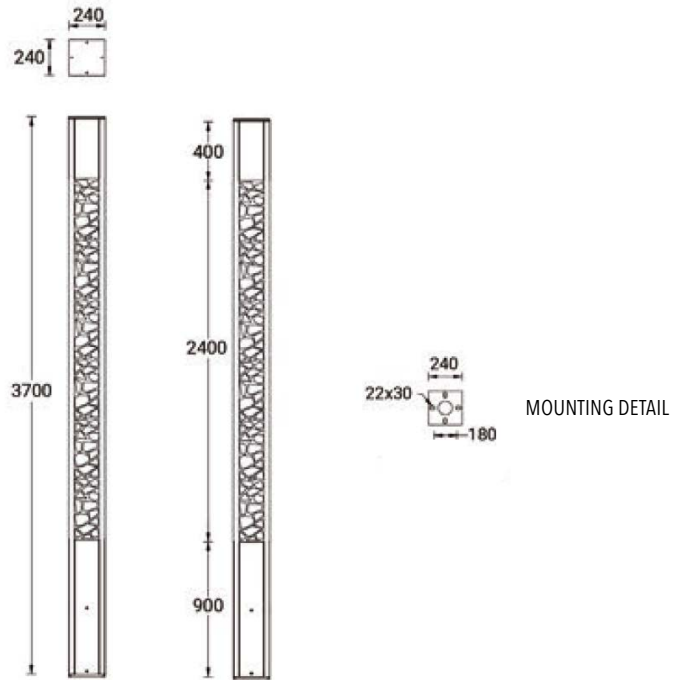

VANCOUVER 21 (VA-20161)

Product variants

HOW TO SPECIFY

LIGA - VA-20161 - 500 - E - RGBW30 - DMX/RDM - 01						
MODEL	OUTPUT	DISTRIBUTION	CRI/CCT	DIMMING	COLOUR FINISH	
VA-20161	500.33W	E	RGBW30	DMX	01 BLACK	
		N	RGBW40	DMX/RDM	02 DARK GREY	
					03 WHITE	
					05 MATT SILVER	
		M			06 BRONZE	
					S - SPECIAL FINISH	

Accessories