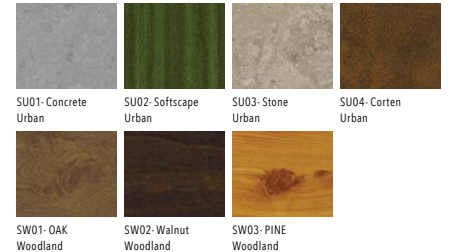

Light symbol

E N M

Product colour

01- Black (RAL 9011) 02- Dark Grey (RAL 7043) 03- White (RAL 9003) 05- Matt Silver (RAL 9006)

06- Bronze (RAL 6014)

Special finishes upon request

SU01- Concrete Urban SU02- Softscape Urban SU03- Stone Urban SU04- Corten Urban

SW01- OAK Woodland SW02- Walnut Woodland SW03- PINE Woodland

Technical information

Light source	7 LED
Light source type	LED
Dimming type	DMX, DMX/RDM
Material	Aluminium
Weight	55 kg
Operating temperature	-20°C to 40°C