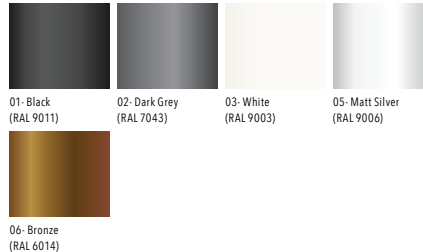

Light symbol

E N M

Product colour

01- Black (RAL 9011) 02- Dark Grey (RAL 7043) 03- White (RAL 9003) 05- Matt Silver (RAL 9006)

06- Bronze (RAL 6014)

Special finishes upon request

SU01- Concrete Urban SU02- Softscape Urban SU03- Stone Urban SU04- Corten Urban