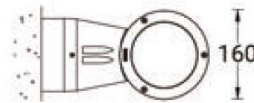

JET 51 (JE-30393)

Product variants

HOW TO SPECIFY

LIGA - JE-30393 - 350 - N - RGBW30 - DMX - 01						
MODEL	OUTPUT	DISTRIBUTION	CRI/CCT	DIMMING	COLOUR FINISH	
JE-30393	350 33W	E	RGBW30	DMX	01 BLACK	
		M	RGBW40	DMX/RDM	02 DARK GREY	
		N			03 WHITE	
					05 MATT SILVER	
					06 BRONZE	
					S- SPECIAL FINISH	

Accessories