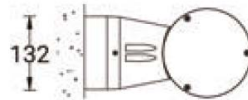

JET 51 (JE-30393)

Product variants

HOW TO SPECIFY

LIGA - JE-30393 - 350 - N - RGBW30 - DMX - 01						
MODEL	OUTPUT	DISTRIBUTION	CRI/CCT	DIMMING	COLOUR FINISH	
JE-30393	350 33W	E	RGBW30	DMX	01 BLACK	
		M	RGBW40	DMX/RDM	02 DARK GREY	
		N			03 WHITE	
					05 MATT SILVER	
					06 BRONZE	
					S- SPECIAL FINISH	

Mounting detail