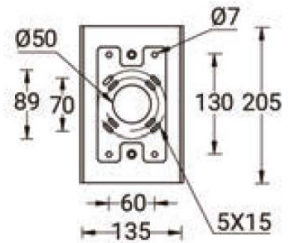

JET 51 (JE-30393)

Product variants

HOW TO SPECIFY

LIGA - JE-30393 - 350 - N - RGBW30 - DMX - 01						
MODEL	OUTPUT	DISTRIBUTION	CRI/CCT	DIMMING	COLOUR FINISH	
JE-30393	350 33W	E	RGBW30	DMX	01 BLACK	
		M	RGBW40	DMX/RDM	02 DARK GREY	
		N			03 WHITE	
					05 MATT SILVER	
					06 BRONZE	
					S- SPECIAL FINISH	

Mounting detail