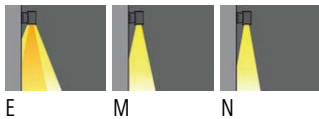

Light symbol