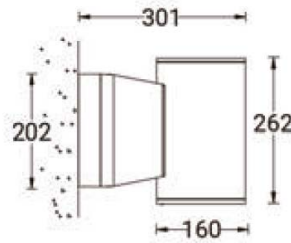

JET 51 (JE-30393)

Product variants

HOW TO SPECIFY

LIGA - JE-30393 - 350 - N - RGBW30 - DMX - 01						
MODEL	OUTPUT	DISTRIBUTION	CRI/CCT	DIMMING	COLOUR FINISH	
JE-30393	350 33W	E	RGBW30	DMX	01 BLACK	
		M	RGBW40	DMX/RDM	02 DARK GREY	
		N			03 WHITE	
					05 MATT SILVER	
					06 BRONZE	
					S- SPECIAL FINISH	

Mounting detail