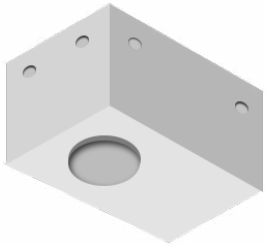

Accessories

Concrete box modification upon request
LIGA-CONCRETE-BOX