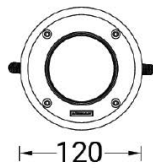

SW02- Walnut
Woodland

SW03- PINE
Woodland

Technical information

Light source	7 LED
Light source type	LED
Dimming type	DALI, On/Off
Material	Aluminium
Weight	0.5 kg
Operating temperature	-20°C to 40°C

Luminaire	
Power	13 W
Lumen	888 - 1045 lm
Efficacy	68 - 80 lm/W
CCT / CRI	3000K CRI80, 4000K CRI80
Drive current	500 mA
Driver option	Remote driver (included)
Driver	Constant current (CC)
Input voltage	220-240 V 50/60 Hz

Optic	M [28°], N [18°], W [39°]
MacAdam Ellipse	3 SDCM
Lifetime L90B10 (hrs)	120,000
Lifetime L80B10 (hrs)	120,000
Lifetime L80B50 (hrs)	120,000

NIKON 1 (NI-80501-A)

Product variants

HOW TO SPECIFY

LIGA	-	NI-80501-A	-	500	-	M	-	8030	-	ND	-	01
MODEL	OUTPUT	DISTRIBUTION	CRI/CCT	DIMMING	COLOUR FINISH							
NI-80501-A	500 13W	M	8030	ND	01 BLACK							
		N	8040	DALI	02 DARK GREY							
		W			03 WHITE							
					05 MATT SILVER							
					06 BRONZE							
					S - SPECIAL FINISH							