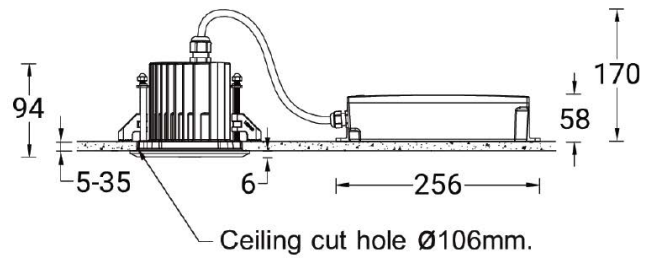

NIKON 1 (NI-80501-A)

Product variants

HOW TO SPECIFY

LIGA	-	NI-80501-A	-	500	-	M	-	8030	-	ND	-	01
MODEL	OUTPUT	DISTRIBUTION	CRI/CCT	DIMMING	COLOUR FINISH							
NI-80501-A	500 13W	M	8030	ND	01 BLACK							
		N	8040	DALI	02 DARK GREY							
		W			03 WHITE							
					05 MATT SILVER							
					06 BRONZE							
					S - SPECIAL FINISH