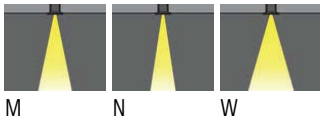

Product description

With remote driver / remote IP box - Round
Aluminium frame

Luminaire structure

- Die-cast aluminium housing
- Pre-treated before powder coating ensuring high corrosion resistance
- 6mm thick front ring in aluminium
- Single cable entry
- Stainless steel fasteners in grade 304 with zinc flake coating (ZFC)
- Durable silicone rubber gasket
- Clear toughened glass
- Remote driver (included)
- Remote box IP-rated is included for NIKON 1

Light symbol

M

N

W

Product colour

01- Black
(RAL 9011)

02- Dark Grey
(RAL 7043)

03- White
(RAL 9003)